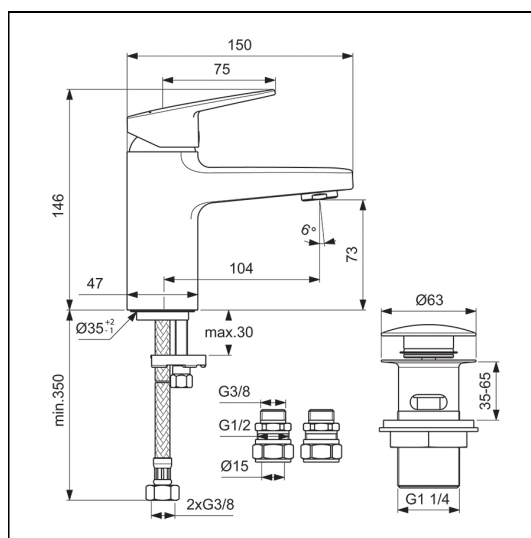

Ideal Standard i.life B 60cm Wall Hung Vanity Unit

ILLUSTRATED

- **T5269** Ideal Standard i.life B 60cm wall hung vanity unit with 1 drawer
- **T4605** Ideal Standard i.life B 61cm vanity washbasin, 1 taphole
- **E0157** Wall fixing set
- **BD246** Ceraplan single lever basin mixer, with click waste
- **EE230339** Space saving trap and waste pipe assembly for use with furniture basin units
- **T5326** i.life 36cm handle

ILLUSTRATED PRODUCT DETAILS

Weights

- **E0157** 0.16 KG
- **BD246** 1.77 KG
- **EE230339** 0.10 KG

Materials

- **T5269** Mixed Material
- **T4605** Fine Fireclay
- **E0157** Metal
- **BD246** Chrome Plated Brass
- **EE230339** Plastic

Finishes

- **T5269** Matt White (DU)
- **T4605** White (01)
- **E0157** Neutral / No Finish (67)
- **BD246** Chrome (AA)
- **EE230339** Neutral / No Finish (67)
- **T5326** Silk Black (XG)

Flow rates

- **BD246** 5 Litres per minute @ 3 bar pressure

Designer

Palomba Serafini Associati