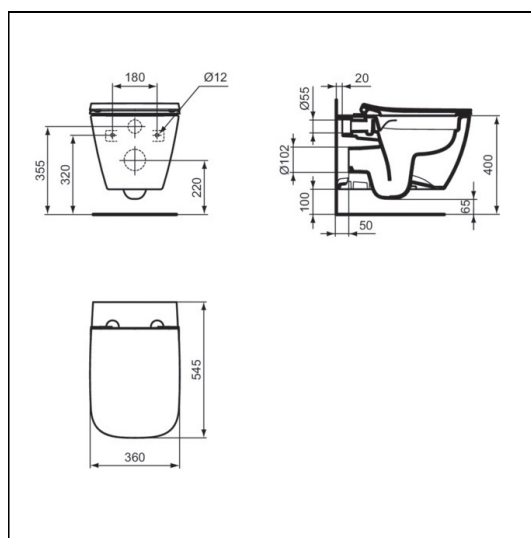

Ideal Standard i.life B Wall Mounted WC bowl

ILLUSTRATED

- T4614** Ideal Standard i.life B wall mounted wc bowl with horizontal outlet and rimls+ technology
- T4683** i.life B toilet seat and cover, slow close
- R0121** Oleas M2 mechanical dual flushplate Ideal Standard - chrome
- R0153** ProSys 1150mm height, mechanical wall hung WC frame, 120 depth, front actuation

OPTIONS

- T4682** i.life B toilet seat and cover
- T5002** i.life B toilet seat and cover, slim
- T5003** Ideal Standard i.life B toilet seat and cover, slim, slow close
- R0100** ProSys half frame for wall hung WC pans (no cistern)
- R0313** ProSys 1150mm height, pneumatic wall hung WC frame, 120 depth, front actuation
- R0140** ProSys 820mm height, mechanical wall hung WC frame, 150 depth, front or top actuation
- R0312** ProSys 820mm height, pneumatic wall hung wc frame 150 depth, front or top actuation
- R0314** ProSys 1150mm height, freestanding mechanical wall hung WC frame, front actuation
- S4305** Panekta outlet connector to convert horizontal outlet wcs to P trap

ILLUSTRATED PRODUCT DETAILS

Weights

- R0121** 0.34 KG
- R0153** 12.20 KG

Materials

- R0121** Mixed Material
- R0153** Mixed Material

Finishes

- T4614**  White (01)
- T4683**  White (01)
- R0121**  White (AC)
- R0153**  Neutral / No Finish (67)

Special Notes

ACCREDITATIONS

R0140(67)

R0312(67)

Ideal Standard i.life B Wall Mounted WC bowl

Fix the E0060 support brackets to the floor within the duct and secure the WC with bolts (supplied) and hidden fixing set provided. Screw the bolts to the back wall. Can be used with i.life furniture WC unit. Oleas, Solea, Altes & Symfo are compatible with Prosys cisterns only. Please see flushplate section for full finish/colour options.