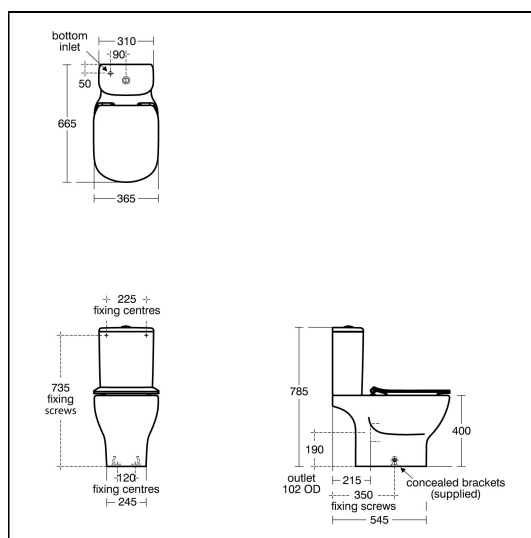

Tesi Close Coupled Toilet

ILLUSTRATED

- **T3564** Tesi close coupled toilet bowl with horizontal outlet and Aquablade flush technology
- **T3569** Tesi close coupled delay fill 4/2.6 litre cistern, dual flush valve, bottom supply and internal overflow
- **T3527** Tesi toilet seat and cover, slim with quick release, slow close

OPTIONS

- **T3570** Tesi close coupled 6/4 litre cistern, dual flush valve, bottom supply and internal overflow
- **T3528** Tesi toilet seat and cover, slim
- **S4300** Panekta outlet connector to convert horizontal outlet wcs to S or turned P trap
- **S4305** Panekta outlet connector to convert horizontal outlet wcs to P trap

ILLUSTRATED PRODUCT DETAILS

Weights

- **T3564** 28.90 KG
- **T3569** 11.00 KG
- **T3527** 2.20 KG

Materials

- **T3564** Vitreous China
- **T3569** Vitreous China
- **T3527** Plastic

Finishes

- **T3564** ☐ White (01)
- **T3569** ☐ White (01)
- **T3527** ☐ White (01)

Capacity

- **T3569** 4.0 litres

Designer

Robin Levien, RDI

Standards

WC bowl to BS EN 997 & BS EN 33

Special Notes

WC screwed to floor using concealed brackets (supplied) and cistern screwed to wall.