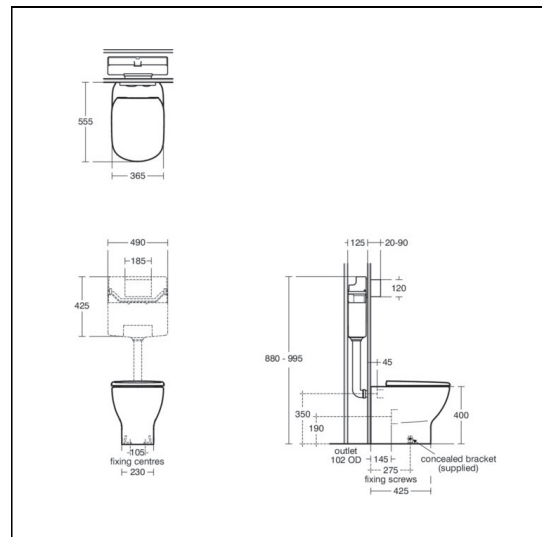

# Tesi Back-to-Wall Toilet

## ILLUSTRATED

- T3535** Tesi back-to-wall toilet bowl with horizontal outlet
- R0317** ProSys 120 depth WC cistern, mechanical, front actuation
- T3527** Tesi toilet seat and cover, slim with quick release, slow close
- R0115** Oleas M1 mechanical dual flushplate Ideal Standard - chrome

## OPTIONS

- R0158** ProSys electronic conversion kit for proximity actuated flushplates (Altes & Symfo) (120 depth frames and cisterns only)
- S3643** Conceala 2 4.5/3 or 4/2.6 litre cistern, dual flush valve, side supply, internal overflow, alternative height plastic flushbends, no flushplate/button
- E2125** Conceala 2 concealed cistern universal height, side inlet cistern - pneumatic dual flush valve - no flushplate - 6/4 litre flush
- R0318** ProSys 120 depth WC cistern, pneumatic, front actuation
- T3528** Tesi toilet seat and cover, slim
- T3529** Tesi wrap style toilet seat and cover, slow close
- R0116** Oleas P1 pneumatic dual flushplate Ideal Standard - white
- R0121** Oleas M2 mechanical dual flushplate Ideal Standard - white
- R0123** Oleas M3 mechanical dual flushplate Ideal Standard - white
- R0124** Oleas P3 pneumatic dual flushplate Ideal Standard - white
- R0110** Solea P2 pneumatic dual flushplate Ideal Standard - white
- R0130** Altes NT1 electronic (proximity) ceramic dual flushplate Ideal Standard - white
- R0129** Symfo NT1 electronic (proximity) glass dual flushplate Ideal Standard - white
- S4300** Panekta outlet connector to convert horizontal outlet wcs to S or turned P trap
- S4305** Panekta outlet connector to convert horizontal outlet wcs to P trap