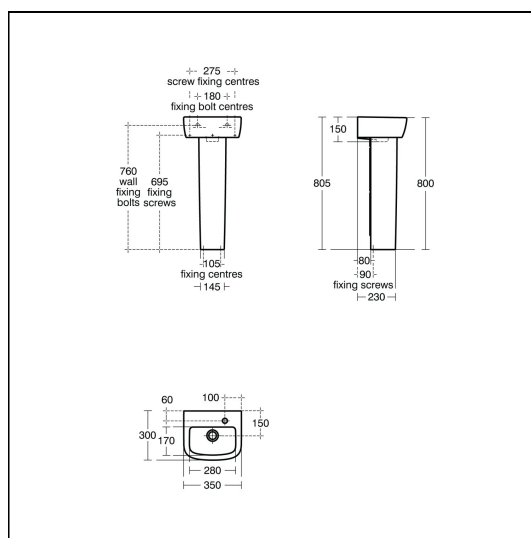

Tempo 35cm Handrinse Washbasin, RH Taphole

ILLUSTRATED

- T0597** Tempo 35cm handrinse washbasin, right hand taphole
- T4272** Tempo handrinse washbasin pedestal
- S8910** Trap 1¼" plastic bottle, 75mm seal, multi-purpose outlet

OPTIONS

- E0157** Wall fixing set
- BD221** Ceraplan single lever basin mixer with pop-up waste
- A5900** TMV thermostatic mixing valve, 15mm
- E5010** Pair Steel Wall Hangers

ILLUSTRATED PRODUCT DETAILS

Weights

- T0597** 6.50 KG
- T4272** 10.80 KG
- S8910** 0.20 KG

Materials

- T0597** Vitreous China
- T4272** Fine Fireclay
- S8910** Plastic

Finishes

- T0597** White (01)
- T4272** White (01)
- S8910** Neutral / No Finish (67)

Designer

Robin Levien, RDI

Special Notes

35cm handrinse basin wall mounted using E5010 hanger or E0157 wall fixing set or full handrinse pedestal mounted using 2 screws through the back of the basin (not supplied)