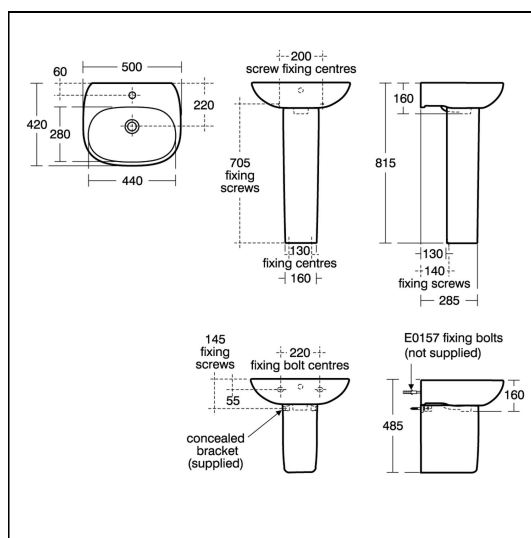

OPTIONS

- T3519** Tesi full pedestal

ILLUSTRATED PRODUCT DETAILS

Sizes

T0312 w:500 x d:420

Weights

T0312 14.00 KG

T3573 7.00 KG

S8910 Plastic

Finishes

T0312  White (01)

T3573  White (01)

E0157  Neutral / No Finish (67)

A6592  Chrome (AA)

S8910  Neutral / No Finish (67)

Capacity

T0312 3.2 litres

Flow rates

A6592 5 Litres per minute @ 3 bar pressure

Designer

Robin Levien, RDI

Standards

Washbasin to BS EN 14688 and BS EN 31

Special Notes