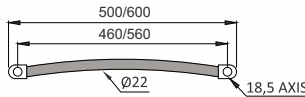

RELATED PRODUCTS

RSVAL01

Round straight radiator valve

RAVAL01

Round angled radiator valve

GED202513

Hanging hook for robe or towel

MATERIAL

Steel

COLOUR/FINISH

Chrome

FIXING

Fix to wall brackets supplied

APPROVALS

EN442-1

PRODUCT DIMENSIONS

Please refer to technical drawing

ADDITIONAL INFORMATION

For a full range of heated towel rails visit

www.sonasbathrooms.com