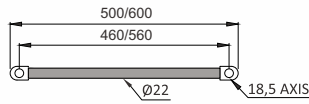

RELATED PRODUCTS

RSVAL01

Round straight radiator valve

RAVAL01

Round angled radiator valve

GED202513

Hanging hook for robe or towel