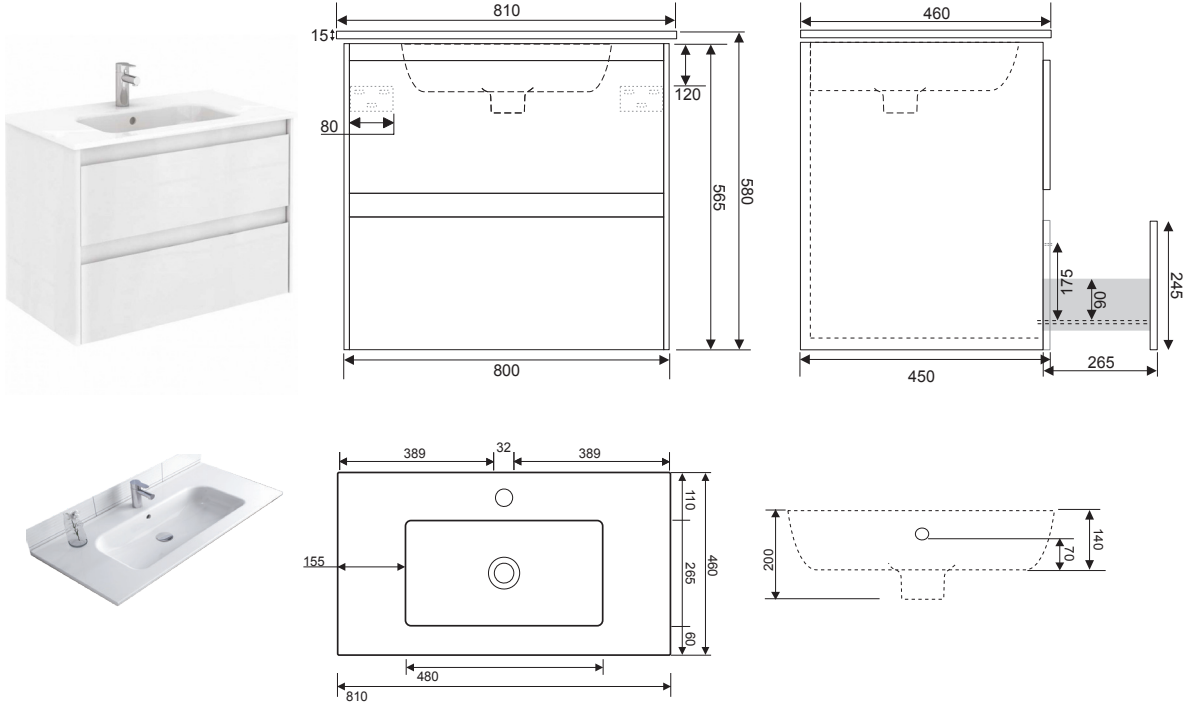

DIJON 80 WALL HUNG UNIT WITH WASHBASIN

Ceramic washbasin included - Soft close mechanism - Tap not included - 2 drawer

VANITY UNIT COLOURS

PRODUCT CODE

SLMDJ802DWH - Gloss White

SLMDJ802DSH - Samara Ash

MATERIAL

Fascia, Drawer Fronts, Top, Bottom & Side Panels are constructed using 18mm MDF PU Lacquered Finish Soft Close, Quick Release Metal Drawers – adjustable +/- 5mm

WEIGHT

Unit 36.98kg, Basin 11.9kg

FIXINGS

Metal Hangers - Fixing kit supplied