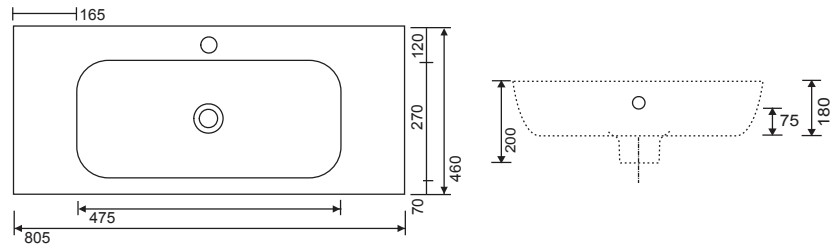

BRAVA 80CM TWO DRAWER WALL HUNG UNIT WITH WASHBASIN

Ceramic washbasin included - Soft close mechanism - Tap not included

VANITY UNIT COLOURS

PRODUCT CODE

SLMBR802DWH - Gloss White SLMBR802DNWH - Nature White SLMBR802DNG - Nature Grey SLMBR802DSMG - Smokey Matt

MATERIAL

Gloss lacquered faced 16mm MFC with durable water resistant finish on Gloss White. Melamine faced 16mm MFC with durable water resistant finish on Nature White, Nature Grey & Smokey Matt

WEIGHT Unit 24.7kg, Basin 11.9 kg