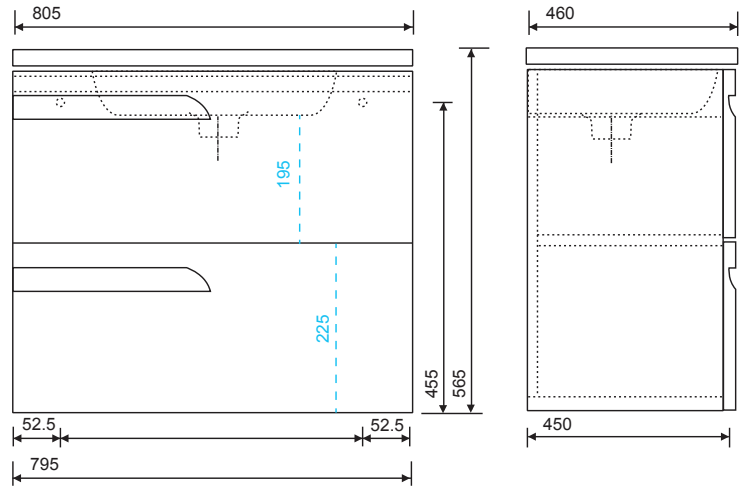

BRAVA 80CM TWO DRAWER WALL HUNG UNIT WITH WASHBASIN

Ceramic washbasin included - Soft close mechanism - Tap not included

VANITY UNIT COLOURS

PRODUCT CODE

SLMBR802DWH - Gloss White SLMBR802DNWH - Nature White SLMBR802DNG - Nature Grey SLMBR802DSMG - Smokey Matt

MATERIAL

Gloss lacquered faced 16mm MFC with durable water resistant finish on Gloss White. Melamine faced 16mm MFC with durable water resistant finish on Nature White, Nature Grey & Smokey Matt

WEIGHT Unit 24.7kg, Basin 11.9 kg