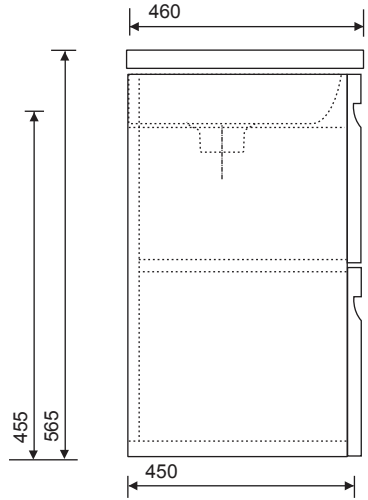

BRAVA 60CM TWO DRAWER WALL HUNG UNIT WITH WASHBASIN

Ceramic washbasin included - Soft close mechanism - Tap not included

VANITY UNIT COLOURS

PRODUCT CODE

SLMBR602DWH - Gloss White SLMBR602DNWH - Nature White SLMBR602DNG - Nature Grey SLMBR602DSMG - Smokey Matt

MATERIAL

Gloss lacquered faced 16mm MFC with durable water resistant finish on Gloss White. Melamine faced 16mm MFC with durable water resistant finish on Nature White, Nature Grey & Smokey Matt

WEIGHT Unit 20.5kg, Basin 10.3 kg