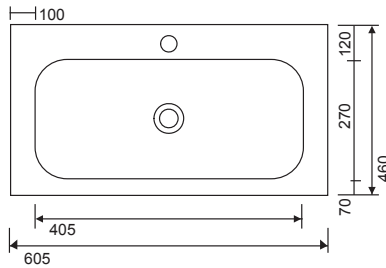

BRAVA 60CM TWO DRAWER WALL HUNG UNIT WITH WASHBASIN

Ceramic washbasin included - Soft close mechanism - Tap not included

VANITY UNIT COLOURS

PRODUCT CODE

SLMBR602DWH - Gloss White SLMBR602DNWH - Nature White SLMBR602DNG - Nature Grey SLMBR602DSMG - Smokey Matt

MATERIAL

Gloss lacquered faced 16mm MFC with durable water resistant finish on Gloss White. Melamine faced 16mm MFC with durable water resistant finish on Nature White, Nature Grey & Smokey Matt

WEIGHT Unit 20.5kg, Basin 10.3 kg