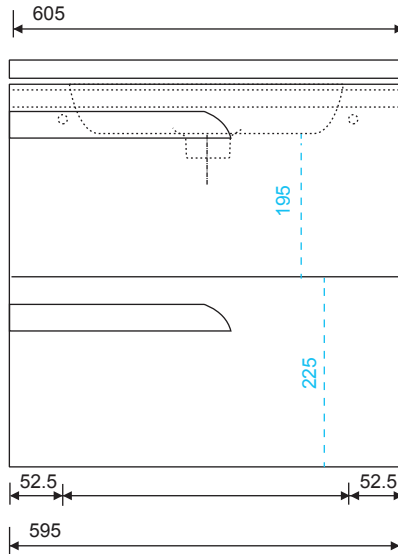

BRAVA 60CM TWO DRAWER WALL HUNG UNIT WITH WASHBASIN

Ceramic washbasin included - Soft close mechanism - Tap not included

VANITY UNIT COLOURS

PRODUCT CODE

SLMBR602DWH - Gloss White SLMBR602DNWH - Nature White SLMBR602DNG - Nature Grey SLMBR602DSMG - Smokey Matt

MATERIAL

Gloss lacquered faced 16mm MFC with durable water resistant finish on Gloss White. Melamine faced 16mm MFC with durable water resistant finish on Nature White, Nature Grey & Smokey Matt

WEIGHT Unit 20.5kg, Basin 10.3 kg