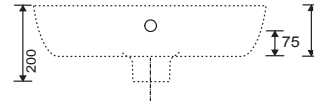

BRAVA 60CM TWO DRAWER WALL HUNG UNIT WITH WASHBASIN

Ceramic washbasin included - Soft close mechanism - Tap not included

VANITY UNIT COLOURS

PRODUCT CODE

SLMBR602DWH - Gloss White SLMBR602DNWH - Nature White SLMBR602DNG - Nature Grey SLMBR602DSMG - Smokey Matt

MATERIAL

Gloss lacquered faced 16mm MFC with durable water resistant finish on Gloss White. Melamine faced 16mm MFC with durable water resistant finish on Nature White, Nature Grey & Smokey Matt

WEIGHT Unit 20.5kg, Basin 10.3 kg