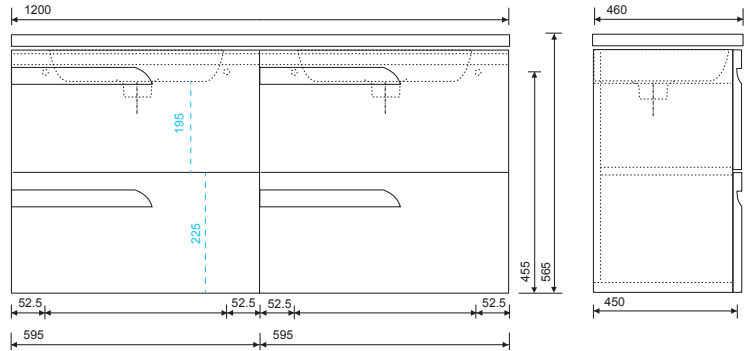

BRAVA 120CM TWO DRAWER WALL HUNG UNIT WITH WASHBASIN

Ceramic washbasin included - Soft close mechanism - Tap not included

VANITY UNIT COLOURS

Gloss White

Nature White

Nature Grey

Smokey Matt

PRODUCT CODE

WEIGHT Unit 41kg, Basin 19.5 kg

FIXINGS Metal Hangers - Fixing kit supplied

WASHBASIN Slim Basin

APPROVALS Washbasin – CE Certified EN 14688