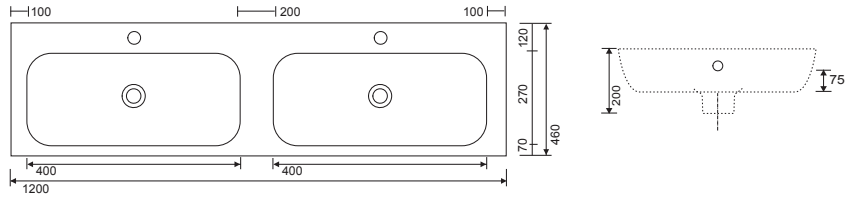

BRAVA 120CM TWO DRAWER WALL HUNG UNIT WITH WASHBASIN

Ceramic washbasin included - Soft close mechanism - Tap not included

VANITY UNIT COLOURS

Gloss White

Nature White

Nature Grey

Smokey Matt

PRODUCT CODE

WEIGHT Unit 41kg, Basin 19.5 kg

FIXINGS Metal Hangers - Fixing kit supplied

WASHBASIN Slim Basin

APPROVALS Washbasin – CE Certified EN 14688