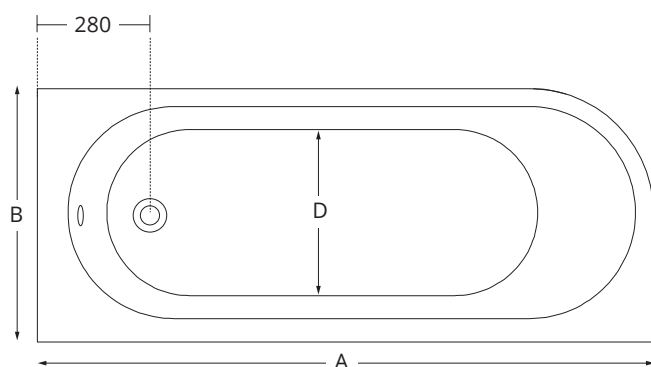

### Single Ended Bath

Bath panel not included, Baths are undrilled for tap holes, Taps and waste not included

<b>MATERIAL</b>	Acrylic
<b>PRODUCT DIMENSIONS</b>	See table and technical drawing below
<b>FIXING</b>	Supporting leg set provided
<b>STANDARDS</b>	EN14516
<b>APPROVALS</b>	CE Approved
<b>GUARANTEE</b>	25 Years

For a full range of bath panels and bath accessories please refer to [www.sonasbathrooms.com](http://www.sonasbathrooms.com)

Left hand shown

A: Length	B: Width	C: Base Length	D: Base width	E: Internal Depth	Capacity
1500	700	1000	440	400	162 ltrs
1600	700	1100	440	400	174 ltrs
1700	700	1200	440	400	174 ltrs
1800	800	1300	540	400	195 ltrs