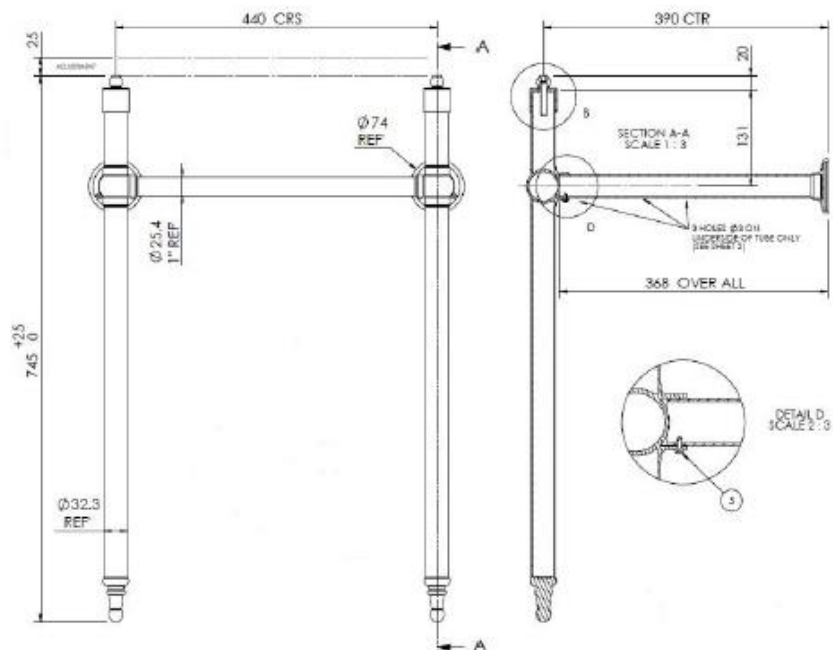

## Technical Data Information

**Product Code:** RTWASHSTD  
**Information:** Richmond Luxury Washstand  
**Colour:** Chrome  
**Material:** Mild Steel  
**Weight:** 3.6Kg

**Overall Dimensions:** H: 745 x D: 368 x W: 465

All Dimensions are in millimetres. The information contained on this page was correct at date of issue. Fitting dimensions are provided as a guide only. Some variation may occur due to manufacturing tolerances. We pursue a policy of continuing improvement in design and performance of our products and so reserve the right to change specifications without prior notice.