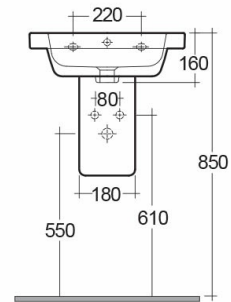

RAK-RESORT

Wash basin | Half Pedestal

RAK
CERAMICS

Technical specifications

Dimensions:	500 x 460 mm
Weight:	23 Kg
Color:	Alpine White
Shape of basin:	Rounded Rectangle
Overflow hole:	yes
Suites:	RAK-RESORT

Code	Name
RSTHPED	CAROLINE HALF PEDESTAL
RST50BAS1	RESORT WASH BASIN 50CM

Dimensions: All dimensions in mm. Tolerance of vitreous china & fireclay items: $\pm 5\%$ for below 200mm and $\pm 3\%$ for above 200mm; for all other items tolerance $\pm 1\%$. Note: Due to a continuing development program to improve design and performance, the manufacturer reserves all rights to vary specifications without prior information. Please note accessories are for photographic use only.