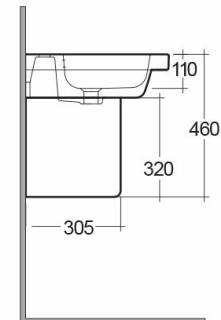

RAK-RESORT

Wash basin | Half Pedestal

RAK
CERAMICS

Technical specifications

Dimensions:	500 x 460 mm
Weight:	23 Kg
Color:	Alpine White
Shape of basin:	Rounded Rectangle
Overflow hole:	yes
Suites:	RAK-RESORT

Code	Name
RSTHPED	CAROLINE HALF PEDESTAL
RST50BAS1	RESORT WASH BASIN 50CM

Dimensions: All dimensions in mm. Tolerance of vitreous china & fireclay items: $\pm 5\%$ for below 200mm and $\pm 3\%$ for above 200mm; for all other items tolerance $\pm 1\%$. Note: Due to a continuing development program to improve design and performance, the manufacturer reserves all rights to vary specifications without prior information. Please note accessories are for photographic use only.