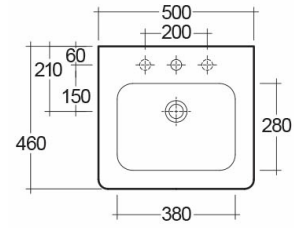

RAK-RESORT

Wash basin | Half Pedestal

RAK
CERAMICS

Technical specifications

Dimensions:	500 x 460 mm
Weight:	23 Kg
Color:	Alpine White
Shape of basin:	Rounded Rectangle
Overflow hole:	yes
Suites:	RAK-RESORT

Code	Name
RSTHPED	CAROLINE HALF PEDESTAL
RST50BAS1	RESORT WASH BASIN 50CM

Dimensions: All dimensions in mm. Tolerance of vitreous china & fireclay items: $\pm 5\%$ for below 200mm and $\pm 3\%$ for above 200mm; for all other items tolerance $\pm 1\%$. Note: Due to a continuing development program to improve design and performance, the manufacturer reserves all rights to vary specifications without prior information. Please note accessories are for photographic use only.