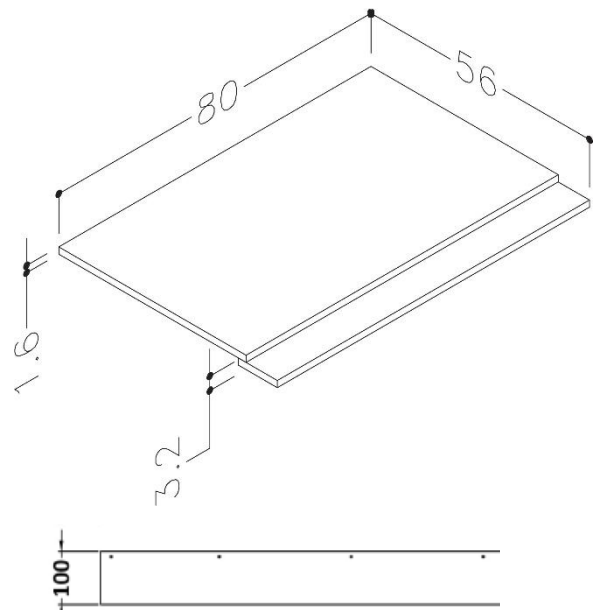

Technical Data Information

Product Code: RIM800WH
Information: Rimini 800mm Bath Panel
800mm Wide

COLOUR/FINISH: Gloss White/ MDF Painted Gloss

Construction Method: Screws Only

Construction Type: Flat-Pack

Fas Thickness: 18mm

Overall Dimensions: D: 18 x H: 560

Aftercare: During installation extra care must be taken to avoid damaging the fittings. Guarantee is against faulty workmanship or materials (excluding serviceable parts), providing they have been installed, cared for and used in accordance with our instructions.

All Dimensions are in millimetres. The information contained on this page was correct at date of issue. Fitting dimensions are provided as a guide only. Some variation may occur due to manufacturing tolerances. We pursue a policy of continuing improvement in design and performance of our products and so reserve the right to change specifications without prior notice.