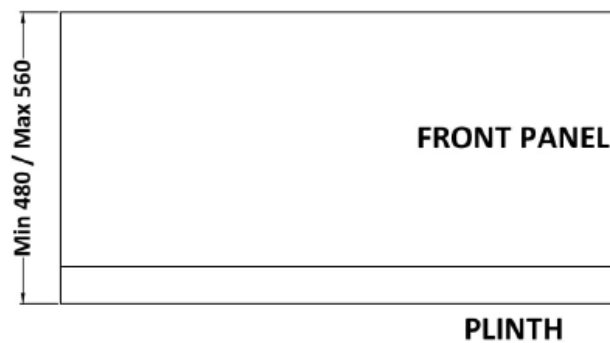

Technical Data Information

Product Code: RIM800WH
Information: Rimini 800mm Bath Panel
800mm Wide

COLOUR/FINISH: Gloss White/ MDF Painted Gloss

Construction Method: Screws Only

Construction Type: Flat-Pack

Fas Thickness: 18mm

Overall Dimensions: D: 18 x H: 560

Aftercare: During installation extra care must be taken to avoid damaging the fittings. Guarantee is against faulty workmanship or materials (excluding serviceable parts), providing they have been installed, cared for and used in accordance with our instructions.