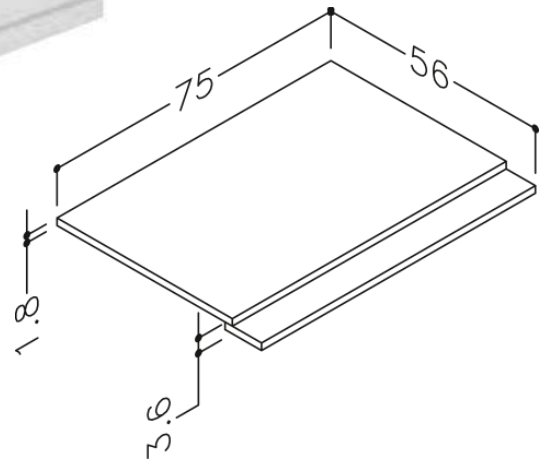

Technical Data Information

Product Code: RIM750WH

Information: Rimini 750mm End Panel
750mm Wide

COLOUR/FINISH: Gloss White/ MDF Painted Gloss

Construction Method: Screws Only

Construction Type: Flat-Pack

Fas Thickness: 18mm

Overall Dimensions: D: 18 x H: 560

Aftercare: During installation extra care must be taken to avoid damaging the fittings. Guarantee is against faulty workmanship or materials (excluding serviceable parts), providing they have been installed, cared for and used in accordance with our instructions.

All Dimensions are in millimetres. The information contained on this page was correct at date of issue. Fitting dimensions are provided as a guide only. Some variation may occur due to manufacturing tolerances. We pursue a policy of continuing improvement in design and performance of our products and so reserve the right to change specifications without prior notice.