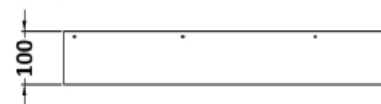

Technical Data Information

Product Code: RIM750WH

Information: Rimini 750mm End Panel
750mm Wide

COLOUR/FINISH: Gloss White/ MDF Painted Gloss

Construction Method: Screws Only

Construction Type: Flat-Pack

Fas Thickness: 18mm

Overall Dimensions: D: 18 x H: 560

Aftercare: During installation extra care must be taken to avoid damaging the fittings. Guarantee is against faulty workmanship or materials (excluding serviceable parts), providing they have been installed, cared for and used in accordance with our instructions.

All Dimensions are in millimetres. The information contained on this page was correct at date of issue. Fitting dimensions are provided as a guide only. Some variation may occur due to manufacturing tolerances. We pursue a policy of continuing improvement in design and performance of our products and so reserve the right to change specifications without prior notice.