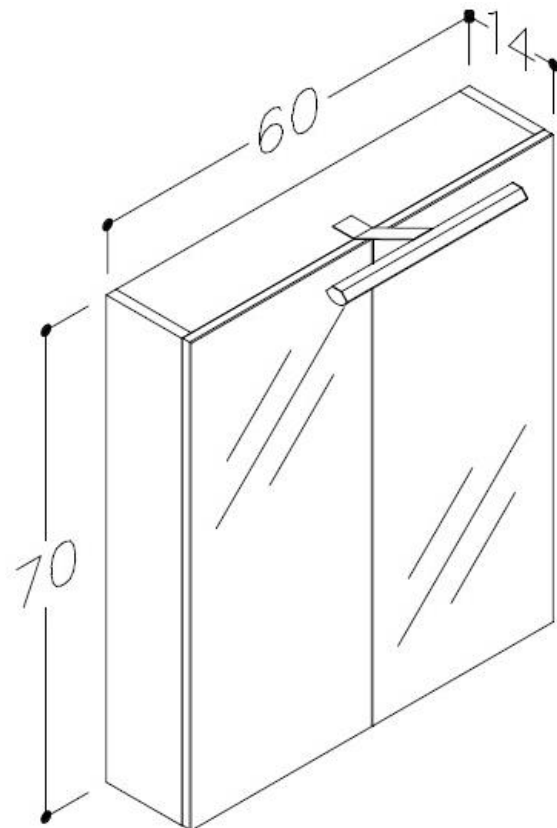

Technical Data Information

Product Code: RIM60MXXX

Information: Rimini 60 Mirror Unit
Available in Grey Molina, Walnut, White or Black
Supplied Rigid
LED Overhead Light

Overall Dimensions: 600mm x 140mm x 700mm

All Dimensions are in millimetres. (Drawings not to scale) The information contained on this page was correct at date of issue. Fitting dimensions are provided as a guide only. Some variation may occur due to manufacturing tolerances. We pursue a policy of continuing improvement in design and performance of our products and so reserve the right to change specifications without prior notice.