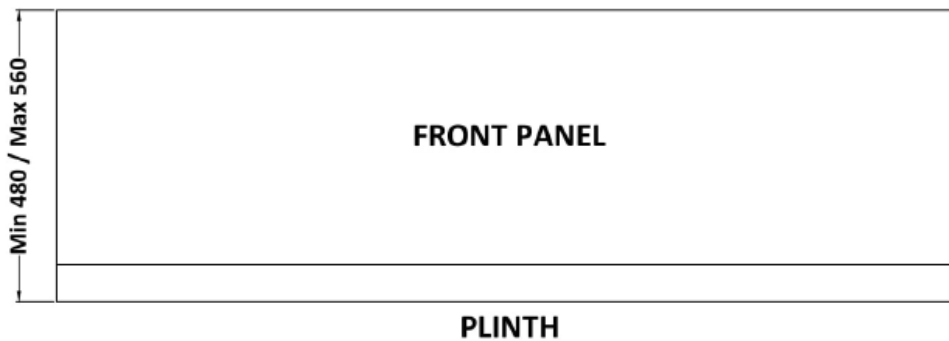

## Technical Data Information

**Product Code:** RIM1800WH

**Information:** Rimini 1800mm Bath Panel  
1800mm Wide

**COLOUR/FINISH:** Gloss White/ MDF Painted Gloss

**Construction Method:** Screws Only

**Construction Type:** Flat-Pack

**Fas Thickness:** 18mm

**Overall Dimensions:** D: 18 x H: 560

**Aftercare:** During installation extra care must be taken to avoid damaging the fittings. Guarantee is against faulty workmanship or materials (excluding serviceable parts), providing they have been installed, cared for and used in accordance with our instructions.