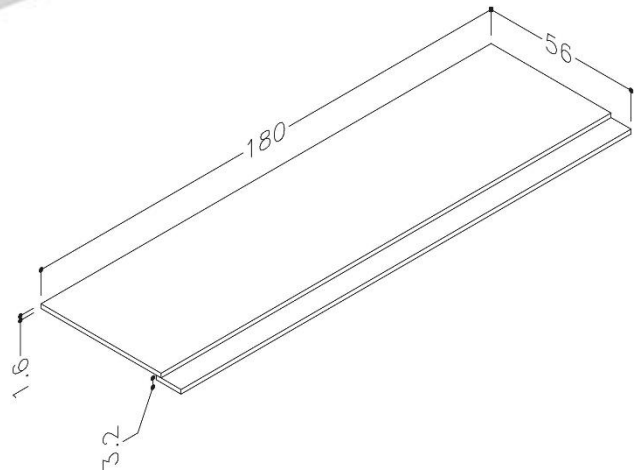

## Technical Data Information

**Product Code:** RIM1800WH

**Information:** Rimini 1800mm Bath Panel  
1800mm Wide

**COLOUR/FINISH:** Gloss White/ MDF Painted Gloss

**Construction Method:** Screws Only

**Construction Type:** Flat-Pack

**Fas Thickness:** 18mm

**Overall Dimensions:** D: 18 x H: 560

**Aftercare:** During installation extra care must be taken to avoid damaging the fittings. Guarantee is against faulty workmanship or materials (excluding serviceable parts), providing they have been installed, cared for and used in accordance with our instructions.

All Dimensions are in millimetres. The information contained on this page was correct at date of issue. Fitting dimensions are provided as a guide only. Some variation may occur due to manufacturing tolerances. We pursue a policy of continuing improvement in design and performance of our products and so reserve the right to change specifications without prior notice.