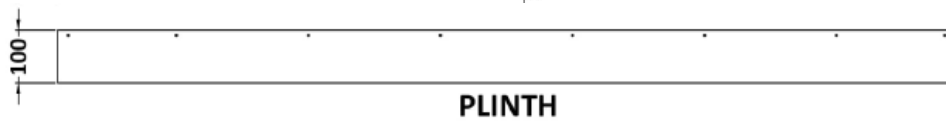

## Technical Data Information

**Product Code:** RIM1800WH

**Information:** Rimini 1800mm Bath Panel  
1800mm Wide

**COLOUR/FINISH:** Gloss White/ MDF Painted Gloss

**Construction Method:** Screws Only

**Construction Type:** Flat-Pack

**Fas Thickness:** 18mm

**Overall Dimensions:** D: 18 x H: 560

**Aftercare:** During installation extra care must be taken to avoid damaging the fittings. Guarantee is against faulty workmanship or materials (excluding serviceable parts), providing they have been installed, cared for and used in accordance with our instructions.