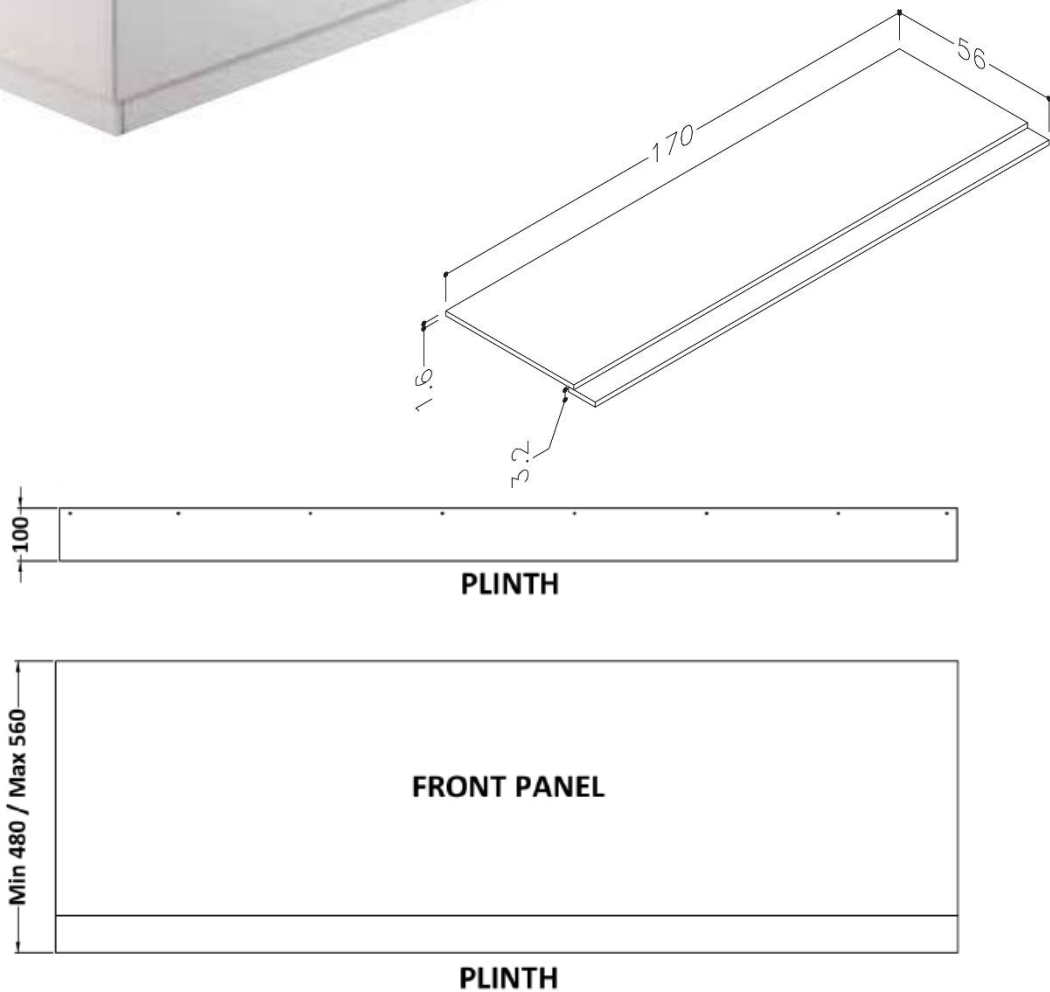

Technical Data Information

Product Code: RIM1700WH

Information:

Rimini 1700mm Bath Panel
1700mm Wide

COLOUR/FINISH: Gloss White/ MDF Painted Gloss

Construction Method: Screws Only

Construction Type: Flat-Pack

Fas Thickness: 18mm

Overall Dimensions: D: 18 x H: 560

Aftercare: During installation extra care must be taken to avoid damaging the fittings. Guarantee is against faulty workmanship or materials (excluding serviceable parts), providing they have been installed, cared for and used in accordance with our instructions.