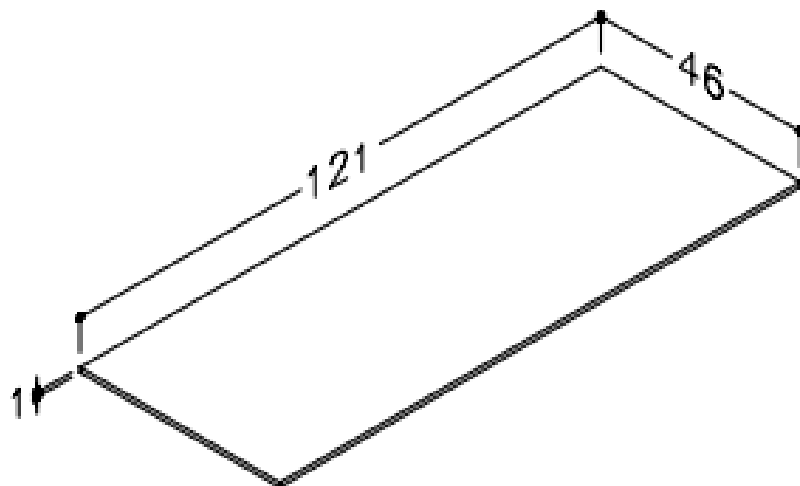

## Technical Data Information

<b>Product Code:</b>	RIM120TOPHPL
<b>Information:</b>	Rimini 120cm High Pressure Laminate Black Moon <b>Colour:</b> Black <b>Thickness:</b> 12mm
<b>Overall Dimensions:</b>	1200x450mm

All Dimensions are in millimetres. The information contained on this page was correct at date of issue. Fitting dimensions are provided as a guide only. Some variation may occur due to manufacturing tolerances. We pursue a policy of continuing improvement in design and performance of our products and so reserve the right to change specifications without prior notice.