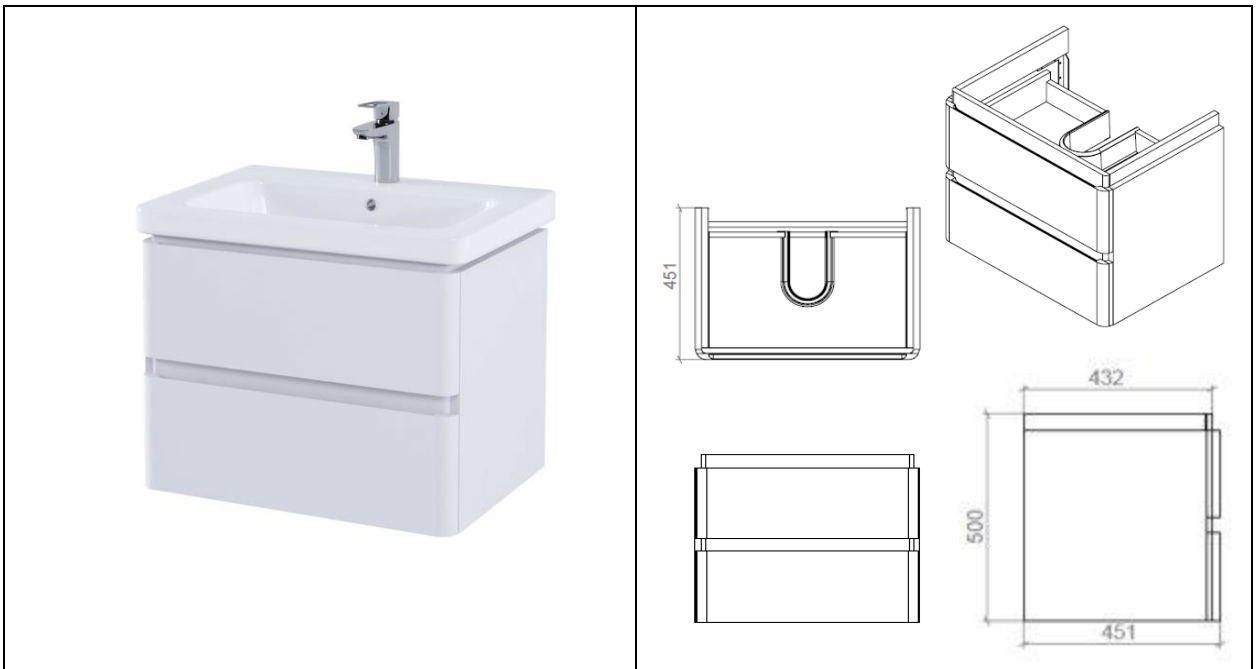

RAK Resort
Basin Unit | 650

RAK
CERAMICS

Dimensions: 432d x 451d x 500h

Colour: Matt White (600), Stone (601),
Mushroom (602), Matt Grey (603), Denim
Blue (604)

Code: RAKRSTWBU65XXX

Compatible with: RST65BAS1

Warranty 2 Years

Weight: 25.0 KG

Dimensions: All Dimensions in mm tolerance $\pm 5\%$ for below 200mm and $\pm 3\%$ for above 200mm.

Note: Due to a continuing development programme to improve design and performance the manufacturer reserves all rights to vary specifications without prior information.