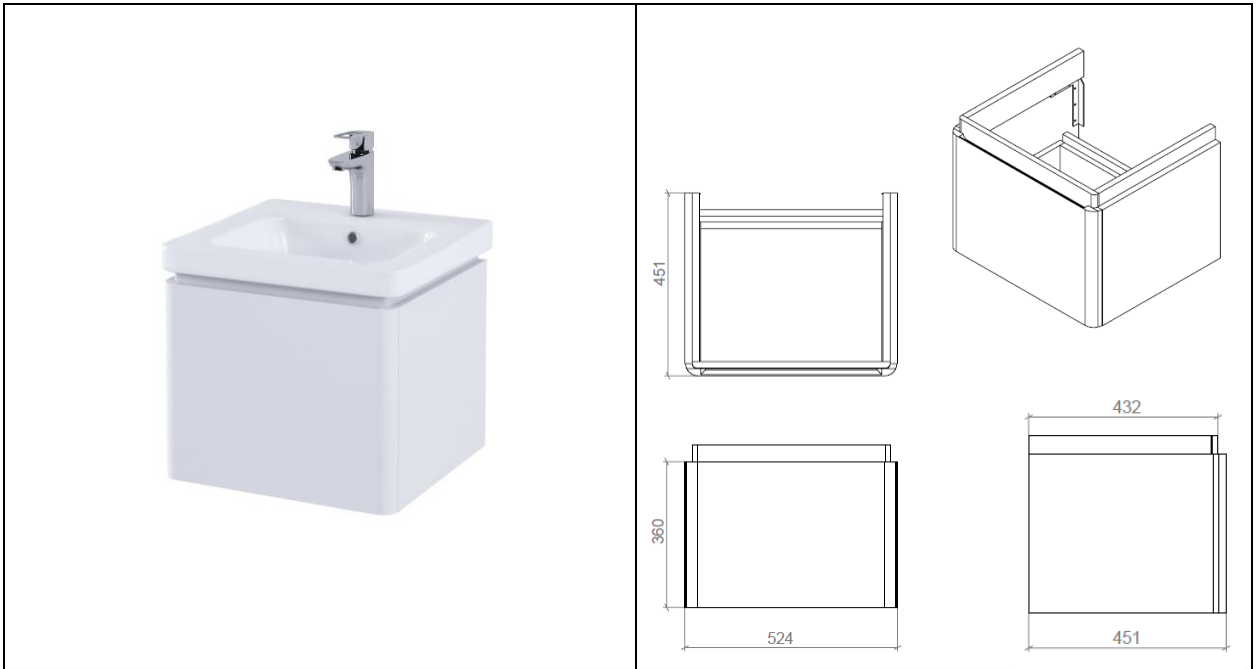

RAK Resort
Basin Unit | 550

RAK
CERAMICS

Dimensions: 524w x 451d x 360h

Colour: Matt White (600), Stone (601),
Mushroom (602), Matt Grey (603), Denim
Blue (604)

Code: RAKRSTWBU55XXX

Compatible with: RST55BAS1

Warranty: 2 Years

Weight: 17.0 KG

Dimensions: All Dimensions in mm tolerance $\pm 5\%$ for below 200mm and $\pm 3\%$ for above 200mm.

Note: Due to a continuing development programme to improve design and performance the manufacturer reserves all rights to vary specifications without prior information.