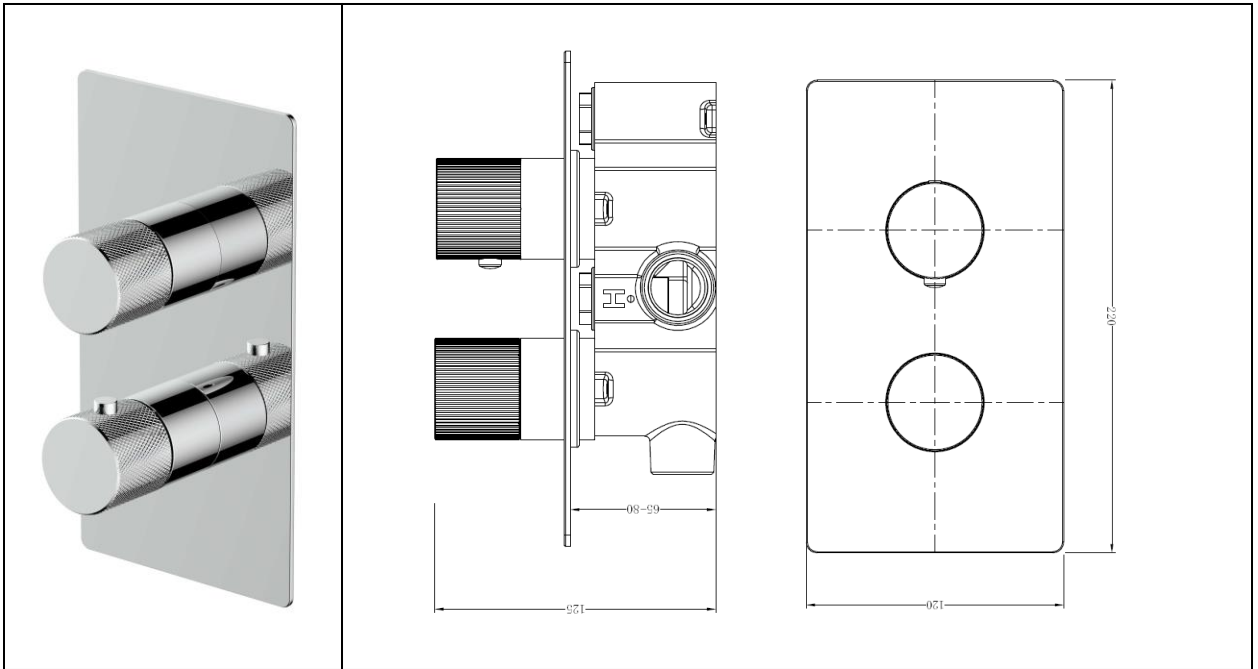

RAK-Amalfi

Thermostatic Shower Valve | Dual Outlet

RAK
CERAMICS

Dimensions:

120w x 125d x 220h

Colour:

Chrome (C), Brushed Gold (G),
Brushed Nickel (N) and Black (B)

Code:

RAKAMA3302X

Working Pressure:

Minimum Operating Pressure 0.5 Bar

Warranty

15 Years

Weight:

3.389 KG

Dimensions: All Dimensions in mm tolerance $\pm 5\%$ for below 200mm and $\pm 3\%$ for above 200mm.