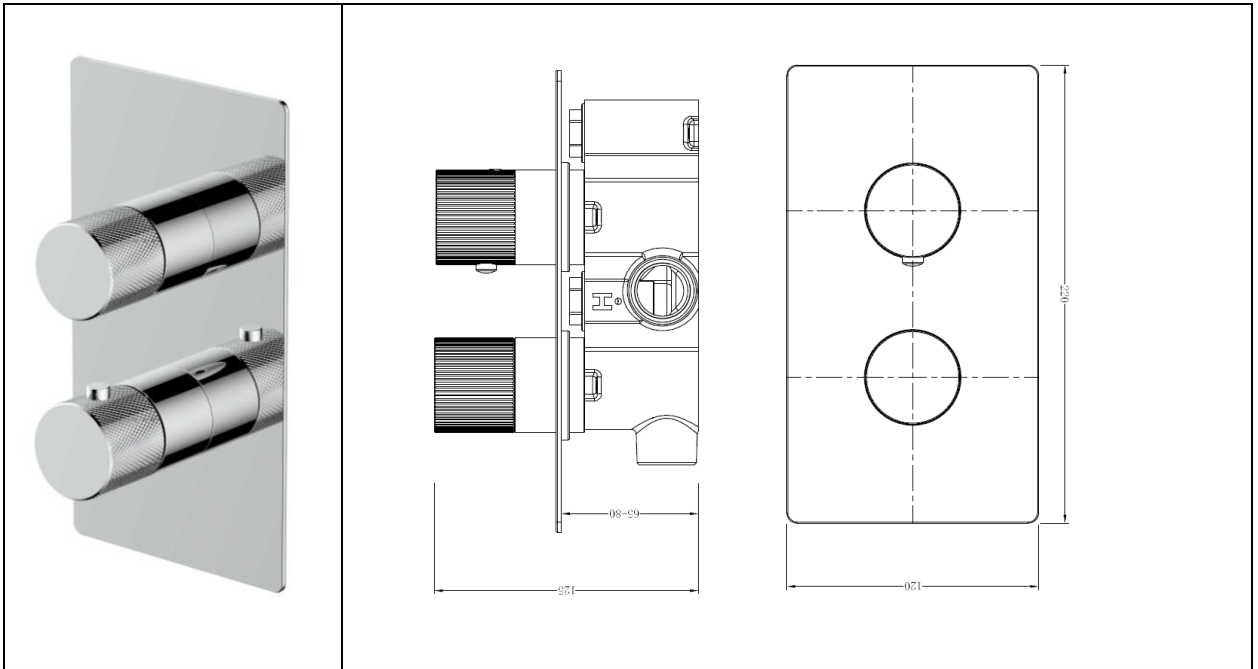

## RAK-Amalfi

Thermostatic Shower Valve | Single Outlet

**RAK**  
CERAMICS

**Dimensions:**

120w x 125d x 220h

**Colour:**

Chrome (C), Brushed Gold (G),  
Brushed Nickel (N) and Black (B)

**Code:**

RAKAMA3301X

**Working Pressure:**

Minimum Operating Pressure 0.5 Bar

**Warranty**

15 Years

**Weight:**

3.389 KG

Dimensions: All Dimensions in mm tolerance  $\pm 5\%$  for below 200mm and  $\pm 3\%$  for above 200mm.