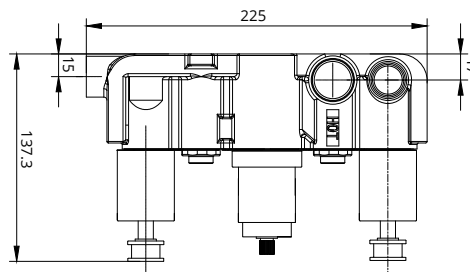

QUANTUM

Soft Square Triple Shower Valve Triple Outlet Valve

CODE QSQSV33CP

MATERIAL Brass

APPROVALS EN-1111-2017

FLOW RATES OPEN OUTLET

Bar	Litres per min
0.5	9.6
1	14.1
2	20.5
3	24.8
4	28.3
5	32

WARRANTY