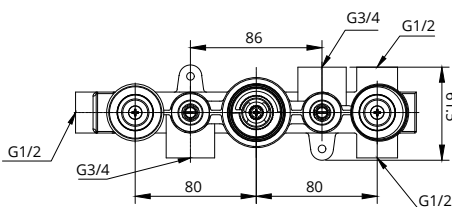

QUANTUM

Soft Square Triple Shower Valve Triple Outlet Valve

CODE QSQSV33CP

MATERIAL Brass

APPROVALS EN-1111-2017

FLOW RATES OPEN OUTLET

Bar	Litres per min
0.5	9.6
1	14.1
2	20.5
3	24.8
4	28.3
5	32

WARRANTY

- Warranty on taps applies to finish and main body of products, **5 years** - Chrome Finish, **2 years** - Matt Black & Brushed Gold Finishes.
- All surfaces must be cleaned with warm soapy water and dried with soft cloths only. The use of abrasive cleaners or materials will render warranty invalid. Flexible tail connections, hoses, handsets and faucets are covered by a 2 year guarantee. Do not over tighten flexible tail connections as this may result in later failure of the fitting.
- To enable each supply to be individually isolated product should be fitted with individual isolating valves, claims will be dealt with on that basis.
- Suitable access should be provided for in order for products or parts to be replaced under warranty. In the event that no access is provided, labour cost claims cannot be upheld.