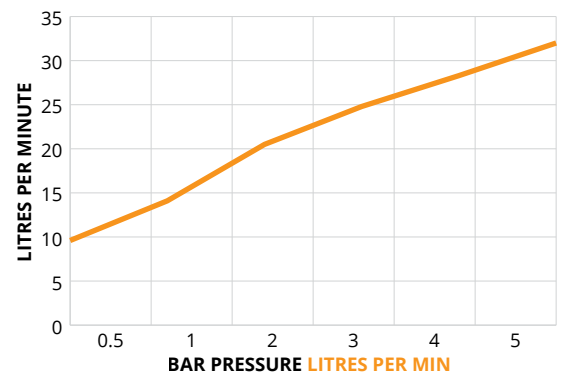

QUANTUM

Soft Square Triple Shower Valve Triple Outlet Valve

CODE QSQSV33CP

MATERIAL Brass

APPROVALS EN-1111-2017

FLOW RATES OPEN OUTLET

Bar	Litres per min
0.5	9.6
1	14.1
2	20.5
3	24.8
4	28.3
5	32

WARRANTY

- Warranty on taps applies to finish and main body of products, **5 years** - Chrome Finish, **2 years** - Matt Black & Brushed Gold Finishes.
- All surfaces must be cleaned with warm soapy water and dried with soft cloths only. The use of abrasive cleaners or materials will render warranty invalid. Flexible tail connections, hoses, handsets and faucets are covered by a 2 year guarantee. Do not over tighten flexible tail connections as this may result in later failure of the fitting.
- To enable each supply to be individually isolated product should be fitted with individual isolating valves, claims will be dealt with on that basis.
- Suitable access should be provided for in order for products or parts to be replaced under warranty. In the event that no access is provided, labour cost claims cannot be upheld.