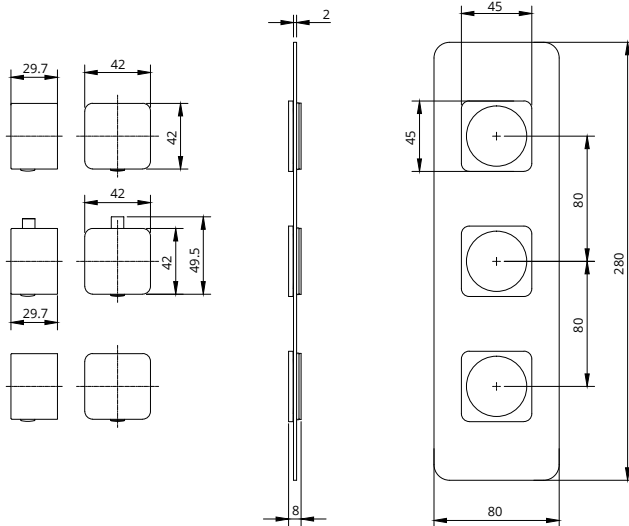

QUANTUM

Soft Square Triple Shower Valve Triple Outlet Valve

CODE QSQSV33CP

MATERIAL Brass

APPROVALS EN-1111-2017

FLOW RATES OPEN OUTLET

Bar	Litres per min
0.5	9.6
1	14.1
2	20.5
3	24.8
4	28.3
5	32

WARRANTY