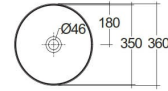

RAK-PETIT - PETFS13600AWHA

Wash basin | Free Standing

RAK
CERAMICS

Technical specifications

Dimensions: 360 x 360 mm

Color: Alpine White

Shape of basin: Round

Suites: [RAK-Petit](#)

Code	Name
PETFS13600AWHA	RAK-PETIT ROUND FREE STANDING WASHBASIN 36 CM W/O TAP HOLE - PETFS13600AWHA

Dimensions: All dimensions in mm. Tolerance of vitreous china & fireclay items: $\pm 5\%$ for below 200mm and $\pm 3\%$ for above 200mm; for all other items tolerance $\pm 1\%$. Note: Due to a continuing development program to improve design and performance, the manufacturer reserves all rights to vary specifications without prior information. Please note accessories are for photographic use only.