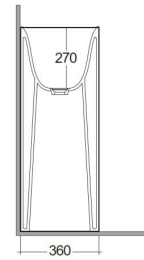

RAK-PETIT - PETFS13600AWHA

Wash basin | Free Standing

RAK
CERAMICS

Technical specifications

Dimensions: 360 x 360 mm

Color: Alpine White

Shape of basin: Round

Suites: [RAK-Petit](#)

Code	Name
PETFS13600AWHA	RAK-PETIT ROUND FREE STANDING WASHBASIN 36 CM W/O TAP HOLE - PETFS13600AWHA

Dimensions: All dimensions in mm. Tolerance of vitreous china & fireclay items: $\pm 5\%$ for below 200mm and $\pm 3\%$ for above 200mm; for all other items tolerance $\pm 1\%$. Note: Due to a continuing development program to improve design and performance, the manufacturer reserves all rights to vary specifications without prior information. Please note accessories are for photographic use only.