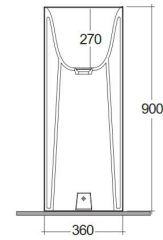

RAK-PETIT - PETFS13600AWHA

Wash basin | Free Standing

RAK
CERAMICS

Technical specifications

Dimensions: 360 x 360 mm

Color: Alpine White

Shape of basin: Round

Suites: [RAK-Petit](#)

Code	Name
PETFS13600AWHA	RAK-PETIT ROUND FREE STANDING WASHBASIN 36 CM W/O TAP HOLE - PETFS13600AWHA

Dimensions: All dimensions in mm. Tolerance of vitreous china & fireclay items: $\pm 5\%$ for below 200mm and $\pm 3\%$ for above 200mm; for all other items tolerance $\pm 1\%$. Note: Due to a continuing development program to improve design and performance, the manufacturer reserves all rights to vary specifications without prior information. Please note accessories are for photographic use only.