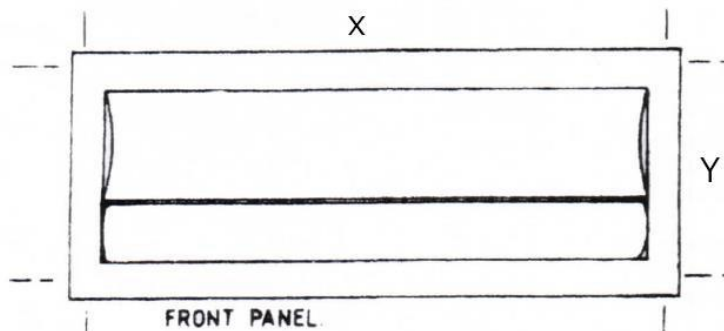

Technical Data Information

Product Code:	PANEL1700
Information:	Economy Bath Panel 1700mm Wide COLOUR/FINISH: White/Acrylic Material: Acrylic Size: 1710x530mm Thickness: 1.5mm
Overall Dimensions:	H: 530 x W: 1710

X= 1710mm

Y= 530mm

Z= 710mm

Aftercare: During installation extra care must be taken to avoid damaging the fittings. Guarantee is against faulty workmanship or materials (excluding serviceable parts), providing they have been installed, cared for and used in accordance with our instructions.

All Dimensions are in millimetres. The information contained on this page was correct at date of issue. Fitting dimensions are provided as a guide only. Some variation may occur due to manufacturing tolerances. We pursue a policy of continuing improvement in design and performance of our products and so reserve the right to change specifications without prior notice.