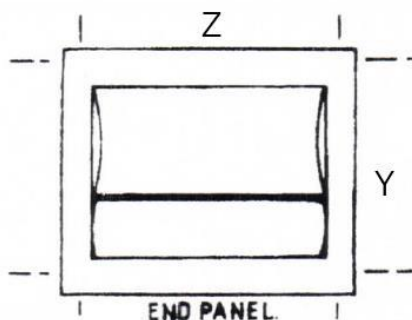

Technical Data Information

Product Code:	PANEL1700
Information:	Economy Bath Panel 1700mm Wide COLOUR/FINISH: White/Acrylic Material: Acrylic Size: 1710x530mm Thickness: 1.5mm
Overall Dimensions:	H: 530 x W: 1710

X= 1710mm

Y= 530mm

Z= 710mm

Aftercare: During installation extra care must be taken to avoid damaging the fittings. Guarantee is against faulty workmanship or materials (excluding serviceable parts), providing they have been installed, cared for and used in accordance with our instructions.

All Dimensions are in millimetres. The information contained on this page was correct at date of issue. Fitting dimensions are provided as a guide only. Some variation may occur due to manufacturing tolerances. We pursue a policy of continuing improvement in design and performance of our products and so reserve the right to change specifications without prior notice.