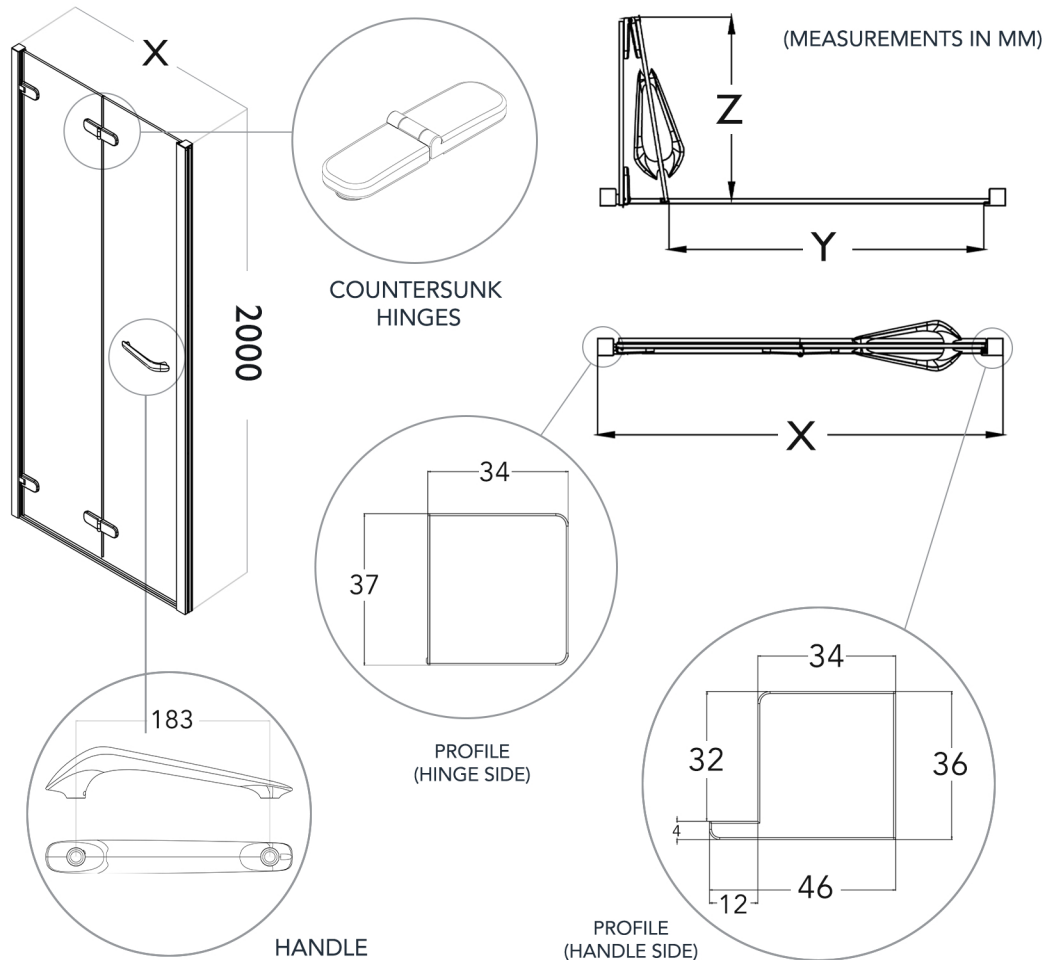

BIFOLD DOOR

EN 14428:2015+A1:2018 (shower enclosures)
EN 12150-1:2013 (glass in building)
EN ISO7599 (anodizing of aluminium and its alloys)
8mm Toughened Safety Glass
Overall 40mm Profile Adjustment

2000mm Height
10mm Ultra Low Bottom Rail
Crafted Handle Design
ClearVue Glass Coating

Seamless Interior Cover Strips
Universal Left or Right Hand Opening
Ultra Clear Seals
20 Year Guarantee Against Manufacturing Defects*

SPECIFICATIONS

PRODUCT SIZE	ADJUSTMENT X (min - max)	DOOR ACCESS Y	INTRUSION Z	PRODUCT WEIGHT	PRODUCT CODE	
					SILVER	BLACK
700mm	660 - 700mm	483mm	283mm	31.00kg	OROB70SC	N/A
760mm	720 - 760mm	545mm	313mm	33.00kg	OROB76SC	N/A
800mm	760 - 800mm	575mm	333mm	37.00kg	OROB80SC	OROB80BC
900mm	860 - 900mm	663mm	383mm	41.00kg	OROB90SC	OROB90BC
1000mm	960 - 1000mm	759mm	433mm	46.00kg	OROB100SC	OROB100BC