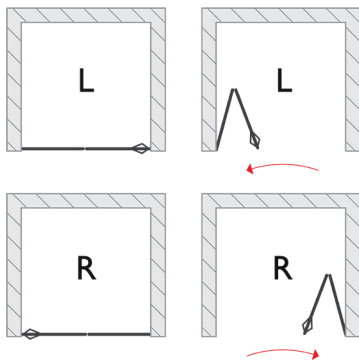

BIFOLD DOOR

EN 14428:2015+A1:2018 (shower enclosures)
EN 12150-1:2013 (glass in building)
EN ISO7599 (anodizing of aluminium and its alloys)
8mm Toughened Safety Glass
Overall 40mm Profile Adjustment

2000mm Height
10mm Ultra Low Bottom Rail
Crafted Handle Design
ClearVue Glass Coating

Seamless Interior Cover Strips
Universal Left or Right Hand Opening
Ultra Clear Seals
20 Year Guarantee Against Manufacturing Defects*

SPECIFICATIONS

PRODUCT SIZE	ADJUSTMENT X (min - max)	DOOR ACCESS Y	INTRUSION Z	PRODUCT WEIGHT	PRODUCT CODE	
					SILVER	BLACK
700mm	660 - 700mm	483mm	283mm	31.00kg	OROB70SC	N/A
760mm	720 - 760mm	545mm	313mm	33.00kg	OROB76SC	N/A
800mm	760 - 800mm	575mm	333mm	37.00kg	OROB80SC	OROB80BC
900mm	860 - 900mm	663mm	383mm	41.00kg	OROB90SC	OROB90BC
1000mm	960 - 1000mm	759mm	433mm	46.00kg	OROB100SC	OROB100BC