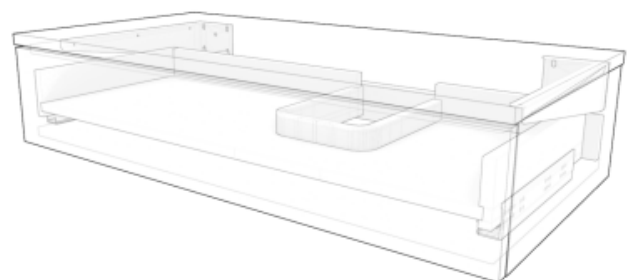

Technical Data Information

Product Code: NUN90LG

Information: Nuna 900mm Lava Grey
Soft Close Drawers

Overall Dimensions: H: 200mm x W: 900mm x D: 450mm

All Dimensions are in millimetres. The information contained on this page was correct at date of issue. Fitting dimensions are provided as a guide only. Some variation may occur due to manufacturing tolerances. We pursue a policy of continuing improvement in design and performance of our products and so reserve the right to change specifications without prior notice.