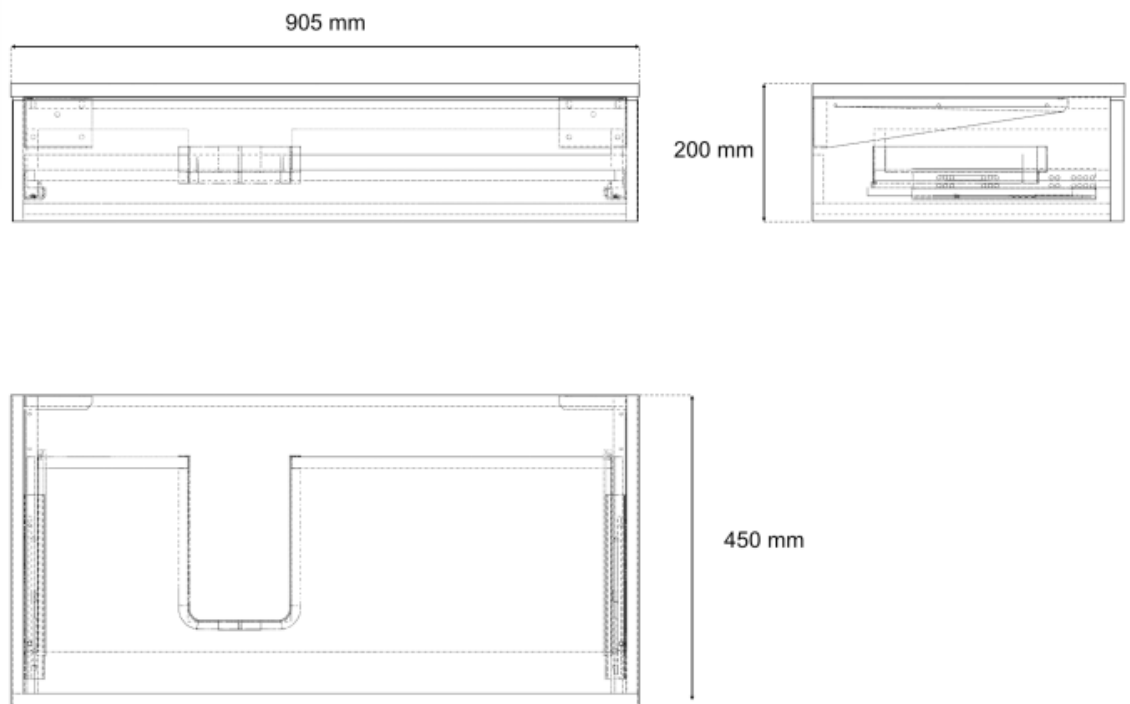

Technical Data Information

Product Code: NUN90LG

Information: Nuna 900mm Lava Grey
Soft Close Drawers

Overall Dimensions: H: 200mm x W: 900mm x D: 450mm

All Dimensions are in millimetres. The information contained on this page was correct at date of issue. Fitting dimensions are provided as a guide only. Some variation may occur due to manufacturing tolerances. We pursue a policy of continuing improvement in design and performance of our products and so reserve the right to change specifications without prior notice.