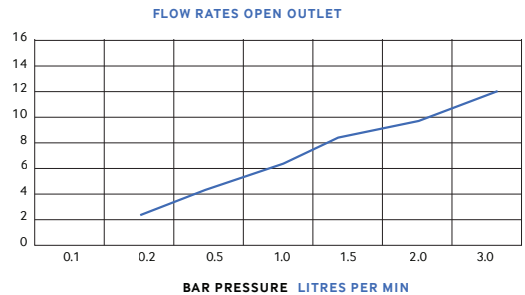

WARRANTY

- **5 year warranty** on taps applies to chrome finish and main body of products. All surfaces must be cleaned with warm soapy water and dried with soft cloths only. The use of abrasive cleaners or materials will render *warranty invalid*. Flexible tail connections, hoses and handsets are covered by a **2 year guarantee**. Spindles.
- **Do not over tighten** flexible tail connections as this may result in later failure of the fitting.
- To enable each supply to be individually isolated product should be fitted with individual isolating valves, claims will be dealt with on that basis.
- Suitable access should be provided for in order for products or parts to be replaced under warranty. In the event that *no access* is provided, labour cost claims cannot be upheld.