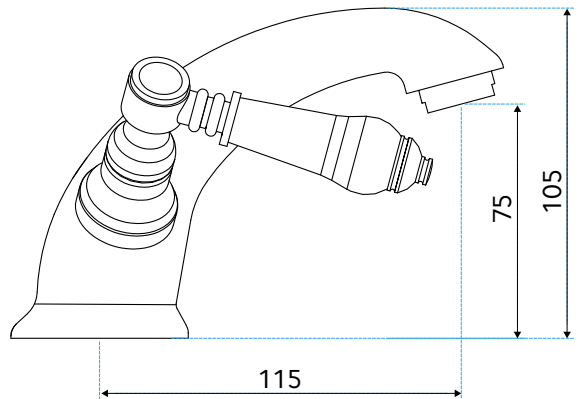

FIXING

Base Bracket Supplied

ADDITIONAL INFORMATION

For additional support, please contact us:

t +353 1 817 9755

e customersupport@sonasbathrooms.com

BAR	LITRES PER MIN
0.1	-
0.2	2.9
0.5	4.8
1.0	6.9
1.5	8.5
2.0	9.8
3.0	12.0

WARRANTY

- **5 year warranty** on taps applies to chrome finish and main body of products. All surfaces must be cleaned with warm soapy water and dried with soft cloths only. The use of abrasive cleaners or materials will render *warranty invalid*. Flexible tail connections, hoses and handsets are covered by a **2 year guarantee**. Spindles.
- **Do not over tighten** flexible tail connections as this may result in later failure of the fitting.
- To enable each supply to be individually isolated product should be fitted with individual isolating valves, claims will be dealt with on that basis.
- Suitable access should be provided for in order for products or parts to be replaced under warranty. In the event that *no access* is provided, labour cost claims cannot be upheld.