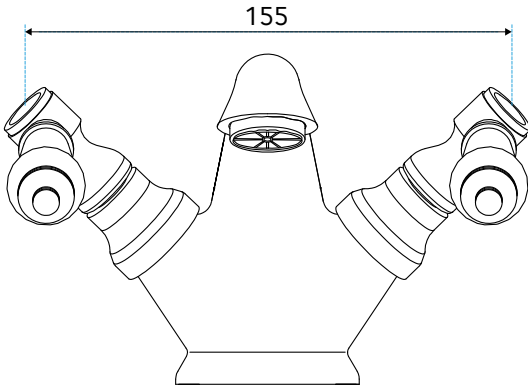

FIXING

Base Bracket Supplied

ADDITIONAL INFORMATION

For additional support, please contact us:

t +353 1 817 9755

e customersupport@sonasbathrooms.com

BAR	LITRES PER MIN
0.1	-
0.2	2.9
0.5	4.8
1.0	6.9
1.5	8.5
2.0	9.8
3.0	12.0