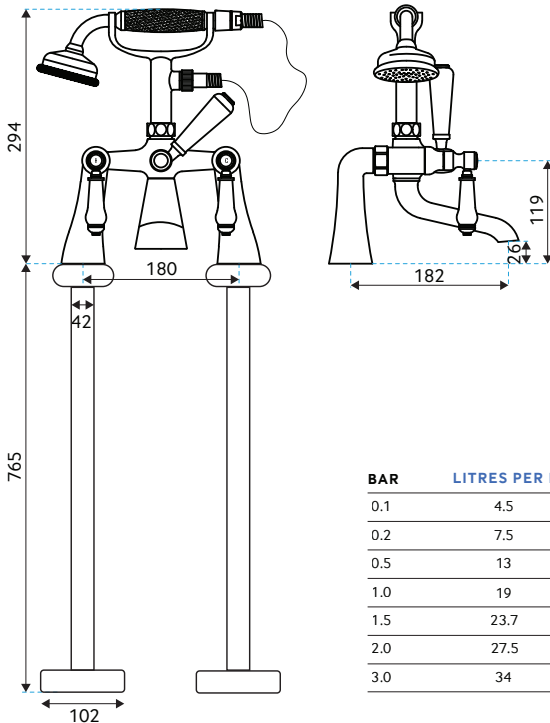

TRADITIONAL FLOOR STANDING BATH SHOWER MIXER

PRODUCT INFORMATION

MYKTL0011

Traditional Floor Standing Bath Shower Mixer

MATERIAL

Brass

COLOUR/FINISH

Chrome & White

FIXING

Base Bracket Supplied

ADDITIONAL INFORMATION

For additional support, please contact us:

t +353 1 817 9755

e customersupport@sonasbathrooms.com

BAR	LITRES PER MIN
0.1	4.5
0.2	7.5
0.5	13
1.0	19
1.5	23.7
2.0	27.5
3.0	34

WARRANTY

- **5 year warranty** on taps applies to chrome finish and main body of products. All surfaces must be cleaned with warm soapy water and dried with soft cloths only. The use of abrasive cleaners or materials will render *warranty invalid*. Flexible tail connections, hoses and handsets are covered by a *2 year guarantee*. Spindles.
- **Do not over tighten** flexible tail connections as this may result in later failure of the fitting.
- To enable each supply to be individually isolated product should be fitted with individual isolating valves, claims will be dealt with on that basis.
- Suitable access should be provided for in order for products or parts to be replaced under warranty. In the event that *no access* is provided, labour cost claims cannot be upheld.