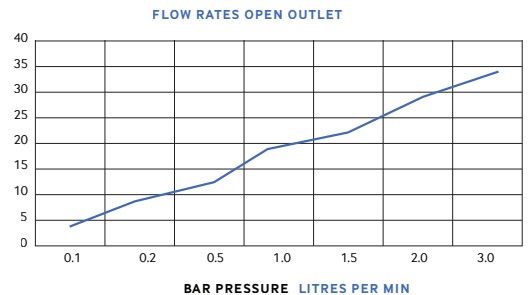

WARRANTY

- **5 year warranty** on taps applies to chrome finish and main body of products. All surfaces must be cleaned with warm soapy water and dried with soft cloths only. The use of abrasive cleaners or materials will render *warranty invalid*. Flexible tail connections, hoses and handsets are covered by a *2 year guarantee*. Spindles.
- **Do not over tighten** flexible tail connections as this may result in later failure of the fitting.
- To enable each supply to be individually isolated product should be fitted with individual isolating valves, claims will be dealt with on that basis.
- Suitable access should be provided for in order for products or parts to be replaced under warranty. In the event that *no access* is provided, labour cost claims cannot be upheld.