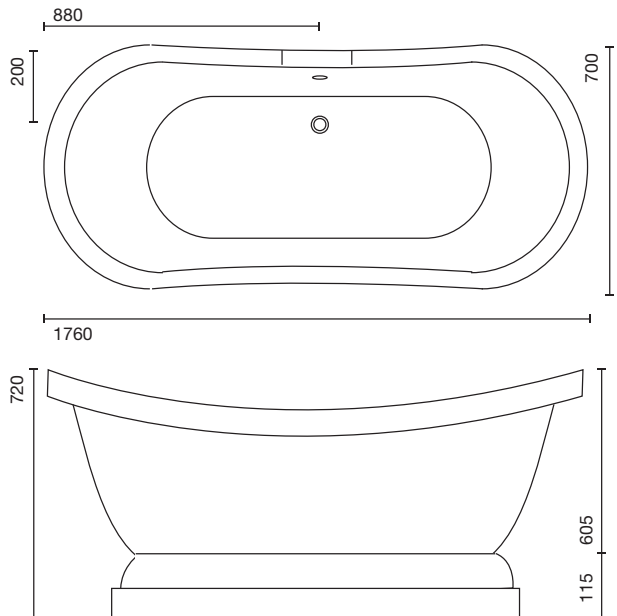

SLU854

In all applications where shallow traps are required our recommended product solution is SLU854.