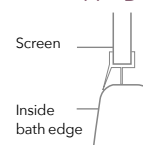

Configuration

Door Swing: 180 Degrees inwards only

A: Fixed Panel = 497mm

B: Radius of Screen Swing = 383mm

☐ ○ Recommended shower head position

Please ensure product is fitted with moving panel seals in line with bath inside edge.

MB8 2 PANEL FOLDING

Bathscreen

BATH SCREENS

1500
MM
HEIGHT
STANDARD RANGE

8
MM
GLASS
THICKNESS

LIFETIME
GUARANTEE

MERSHIELD
STAYCLEAR

FEATURES & BENEFITS