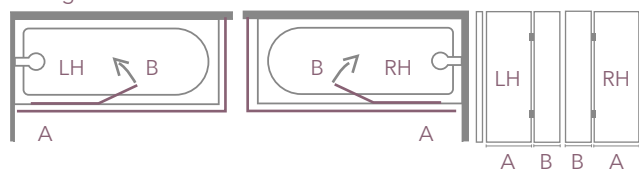

Configuration

Door Swing: 180 Degrees inwards only

A: Fixed Panel = 497mm

B: Radius of Screen Swing = 383mm

☐ ○ Recommended shower head position

Please ensure product is fitted with moving panel seals in line with bath inside edge.