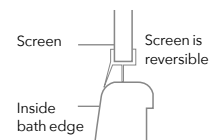

MB0 FIXED SQUARE
Bathscreen

BATH SCREENS

FEATURES & BENEFITS

- 6mm toughened safety glass
- Reversible

Product Information

Fixed Square

Size	Panel	Order Code
800x1500	1	MB0

Configuration