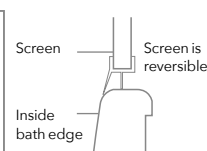

Configuration

Please ensure product is fitted with moving panel seals in line with bath inside edge.

A: Moving Panels (Panel width 200mm)

☐ Recommended shower head position

Product Information

4 Fold		
Size	Panel	Order Code
850x1400	4	MB4