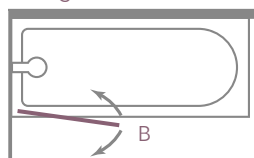

Configuration

Door Swing: 90° in and out
B: Radius of Screen Swing = 733mm

○ Recommended shower head position

Please ensure product is fitted with moving panel seals in line with bath inside edge.

MB2 SINGLE SQUARE

Bathscreen

BATH SCREENS

1500
MM
HEIGHT
STANDARD RANGE

6^{MM}
GLASS
THICKNESS

LIFETIME
GUARANTEE

MERSHIELD
STAYCLEAR

FEATURES & BENEFITS

- 6mm toughened safety glass
- Reversible
- Featuring HydraSeal

HydraSEAL

Configuration

Door Swing: 90° in and out
B: Radius of Screen Swing = 733mm

☐ Recommended shower head position

Please ensure product is fitted with moving panel seals in line with bath inside edge.