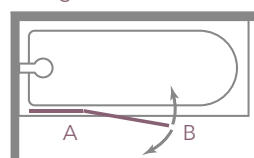

Configuration

Please ensure product is fitted with moving panel seals in line with bath inside edge.

Door Swing: 90° in and out
A: Fixed Panel B: Radius of Screen Swing = 733mm
☉ Recommended shower head position

Product Information

2 Panel Curved

Size	Panel	Order Code
1150x1500	2	MB3