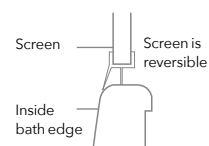

Configuration

Door Swing: 90° outward swing only
B: Radius of Screen Swing = 810mm
☉ Recommended shower head position

Please ensure product is fitted with moving panel seals in line with bath inside edge.

Product Information

Hinged Square

Size	Panel	Order Code
850x1500	1	MB6