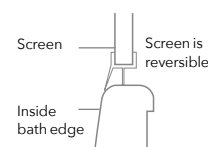

LIFETIME
GUARANTEE

MERSHIELD
STAYCLEAR

FEATURES & BENEFITS

- 6mm toughened safety glass
- Reversible
- Featuring HydraSeal

HydraSEAL

Configuration

Please ensure product is fitted with moving panel seals in line with bath inside edge.