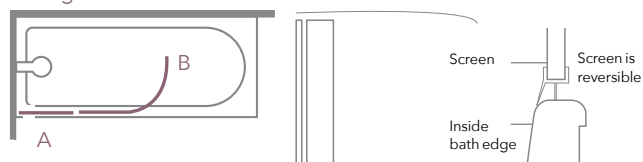

MB5 CURTAIN RAIL

Bathscreen

BATH SCREENS

FEATURES & BENEFITS

- 6mm toughened safety glass
- Reversible

CE STANDARDS

Product Information

Curtain Rail

Size	Panel	Order Code
300x1500	1	MB5

Configuration

Height is 1550mm including rail

A: Fixed Panel B: Curtain Rail

☐ ○ Recommended shower head position

Please ensure product is fitted with moving panel seals in line with bath inside edge.