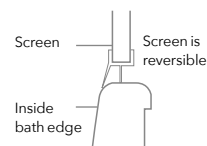

Configuration

Door Swing: 90° in and out
B: Radius of Screen Swing = 733mm

☐ Recommended shower head position

Please ensure product is fitted with moving panel seals in line with bath inside edge.

Product Information

Single Square

Size	Panel	Order Code
800x1500	1	MB2