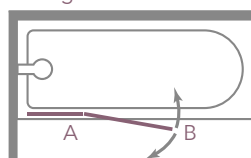

Configuration

Door Swing: 90° in and out

A: Fixed Panel B: Radius of Screen Swing = 483mm

☐ ○ Recommended shower head position

Please ensure product is fitted with moving panel seals in line with bath inside edge.

MB3_b 2 PANEL FOLDING SQUARE

Bathscreen

BATH SCREENS

FEATURES & BENEFITS

- 6mm toughened safety glass
- Reversible
- Featuring HydraSeal

HydraSEAL

Product Information

2 Panel Folding Square

Size	Panel	Order Code
900x1500	2	MB3B

Configuration

Door Swing: 90° in and out

A: Fixed Panel B: Radius of Screen Swing = 483mm

☐ ○ Recommended shower head position

Please ensure product is fitted with moving panel seals in line with bath inside edge.

MB4 4 FOLD

Bathscreen

1400
MM
HEIGHT
STANDARD RANGE

4
MM
GLASS
THICKNESS

LIFETIME
GUARANTEE

MERSHIELD
STAYCLEAR

FEATURES & BENEFITS

- 4mm toughened safety glass
- Reversible