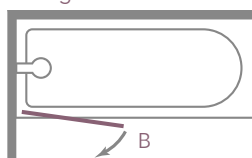

Configuration

Door Swing: 90° outward swing only
B: Radius of Screen Swing = 810mm
☉ Recommended shower head position

Please ensure product is fitted with moving panel seals in line with bath inside edge.

Product Information

Hinged Square

Size	Panel	Order Code
850x1500	1	MB6