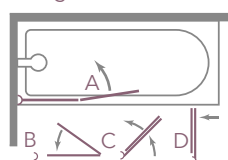

Configuration

Please ensure product is fitted with moving panel seals in line with bath inside edge.

Door Swing: 180 degree radius of screen swing inwards and outwards

☐ Recommended shower head position