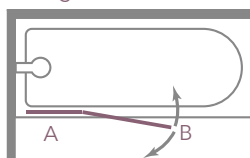

BATH SCREENS

FEATURES & BENEFITS

- 6mm toughened safety glass
- Reversible
- Featuring HydraSeal

HydraSEAL

CE STANDARDS

Product Information

2 Panel Folding Curved

Size	Panel	Order Code
900x1500	2	MB3A

Configuration

Door Swing: 90° in and out

A: Fixed Panel B: Radius of Screen Swing = 483mm

☐ ○ Recommended shower head position

Please ensure product is fitted with moving panel seals in line with bath inside edge.