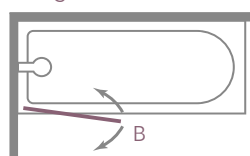

Please ensure product is fitted with moving panel seals in line with bath inside edge.

 Recommended shower head position

MB1 SINGLE CURVED

Bathscreen

BATH SCREENS

1500
MM
HEIGHT
STANDARD RANGE

6^{MM}
GLASS
THICKNESS

Configuration

Door Swing: 90° in and out
B: Radius of Screen Swing = 733mm

○ Recommended shower head position

Please ensure product is fitted with moving panel seals in line with bath inside edge.

MB2 SINGLE SQUARE