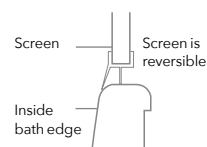

Configuration

Door Swing: 90° in and out

A: Fixed Panel B: Radius of Screen Swing = 483mm

☐ ○ Recommended shower head position

Please ensure product is fitted with moving panel seals in line with bath inside edge.