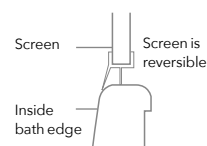

Configuration

Door Swing: 90° in and out
B: Radius of Screen Swing = 733mm

○ Recommended shower head position

Please ensure product is fitted with moving panel seals in line with bath inside edge.

MB2 SINGLE SQUARE