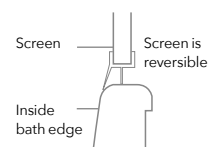

Configuration

Door Swing: 90° in and out

A: Fixed Panel B: Radius of Screen Swing = 483mm

☐ ○ Recommended shower head position

Please ensure product is fitted with moving panel seals in line with bath inside edge.