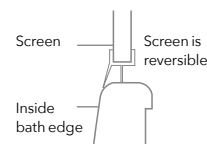

Configuration

Please ensure product is fitted with moving panel seals in line with bath inside edge.

Door Swing: 180 degree radius of screen swing inwards and outwards

☐ Recommended shower head position