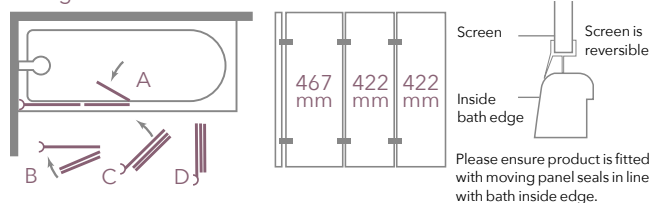

Configuration

Door Swing: 180 degree radius of screen swing inwards and outwards

☐ Recommended shower head position