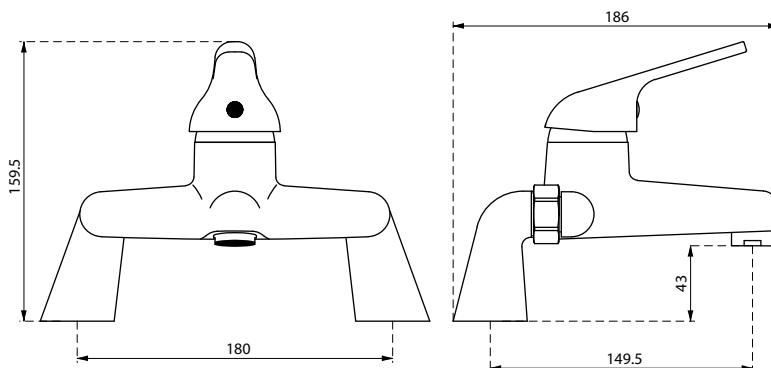

WARRANTY

- **5 year warranty** on taps applies to chrome finish and main body of products. All surfaces must be cleaned with warm soapy water and dried with soft clothes only. The use of abrasive cleaners or materials will render *warranty invalid*. Flexible tail connections, hoses and handsets are covered by a *1 year guarantee*.
- **Do not over tighten** flexible tail connections as this may result in later failure of the fitting.
- To enable each supply to be individually isolated product should be fitted with individual isolating valves, claims will be dealt with on that basis.
- Suitable access should be provided for in order for products or parts to be replaced under warranty. In the event that *no access* is provided, labour cost claims *cannot* be upheld.