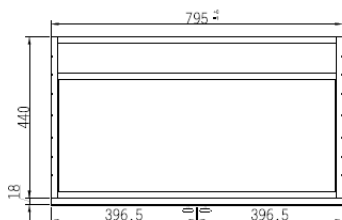

Technical Data Information

Product Code: KYL80FGRY

Information: Kylemore 800mm Floor Standing Unit
Colour: Matt Grey

Overall Dimensions: H: 858 x D: 460 x W: 800

All Dimensions are in millimetres. The information contained on this page was correct at date of issue. Fitting dimensions are provided as a guide only. Some variation may occur due to manufacturing tolerances. We pursue a policy of continuing improvement in design and performance of our products and so reserve the right to change specifications without prior notice.