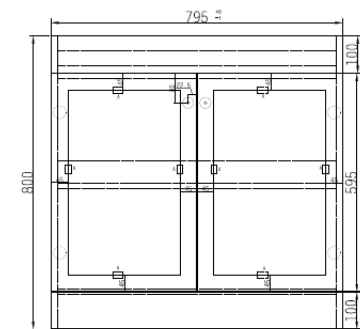

Technical Data Information

Product Code: KYL80FGRY

Information: Kylemore 800mm Floor Standing Unit
Colour: Matt Grey

Overall Dimensions: H: 858 x D: 460 x W: 800

All Dimensions are in millimetres. The information contained on this page was correct at date of issue. Fitting dimensions are provided as a guide only. Some variation may occur due to manufacturing tolerances. We pursue a policy of continuing improvement in design and performance of our products and so reserve the right to change specifications without prior notice.