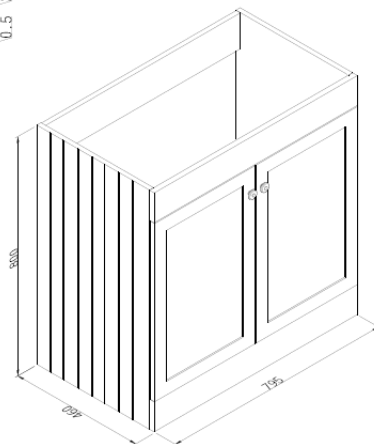

Technical Data Information

Product Code: KYL80FGRY

Information: Kylemore 800mm Floor Standing Unit
Colour: Matt Grey

Overall Dimensions: H: 858 x D: 460 x W: 800

All Dimensions are in millimetres. The information contained on this page was correct at date of issue. Fitting dimensions are provided as a guide only. Some variation may occur due to manufacturing tolerances. We pursue a policy of continuing improvement in design and performance of our products and so reserve the right to change specifications without prior notice.