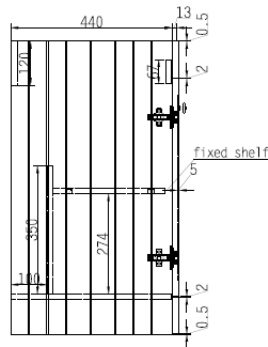

Technical Data Information

Product Code: KYL80FGRY

Information: Kylemore 800mm Floor Standing Unit
Colour: Matt Grey

Overall Dimensions: H: 858 x D: 460 x W: 800

All Dimensions are in millimetres. The information contained on this page was correct at date of issue. Fitting dimensions are provided as a guide only. Some variation may occur due to manufacturing tolerances. We pursue a policy of continuing improvement in design and performance of our products and so reserve the right to change specifications without prior notice.