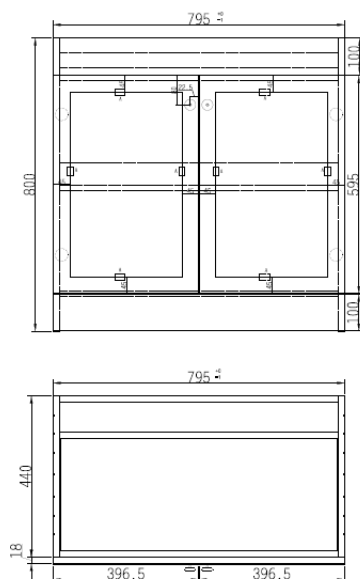

## Technical Data Information

**Product Code:** KYL80FBLU

**Information:** Kylemore 800mm Floor Standing Unit  
**Colour:** Matt Blue

**Overall Dimensions:** H: 858 x D: 460 x W: 800

All Dimensions are in millimetres. The information contained on this page was correct at date of issue. Fitting dimensions are provided as a guide only. Some variation may occur due to manufacturing tolerances. We pursue a policy of continuing improvement in design and performance of our products and so reserve the right to change specifications without prior notice.