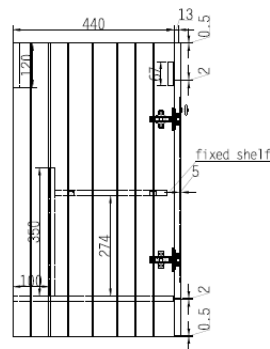

## Technical Data Information

**Product Code:** KYL80FBLU

**Information:** Kylemore 800mm Floor Standing Unit  
**Colour:** Matt Blue

**Overall Dimensions:** H: 858 x D: 460 x W: 800

All Dimensions are in millimetres. The information contained on this page was correct at date of issue. Fitting dimensions are provided as a guide only. Some variation may occur due to manufacturing tolerances. We pursue a policy of continuing improvement in design and performance of our products and so reserve the right to change specifications without prior notice.