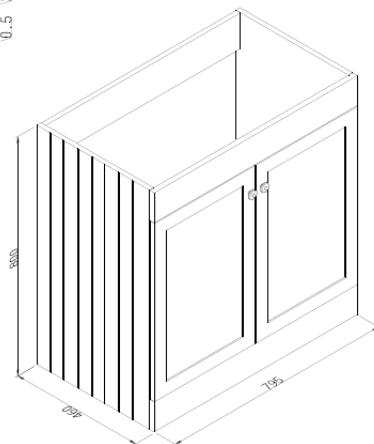

## Technical Data Information

**Product Code:** KYL80FBLU

**Information:** Kylemore 800mm Floor Standing Unit  
**Colour:** Matt Blue

**Overall Dimensions:** H: 858 x D: 460 x W: 800

All Dimensions are in millimetres. The information contained on this page was correct at date of issue. Fitting dimensions are provided as a guide only. Some variation may occur due to manufacturing tolerances. We pursue a policy of continuing improvement in design and performance of our products and so reserve the right to change specifications without prior notice.