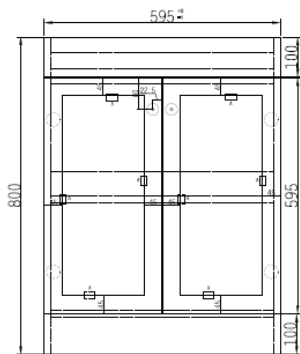

Technical Data Information

Product Code: KYL60FWHT

Information: Kylemore 600mm Floor Standing Unit
Colour: Matt White

Overall Dimensions: H: 858 x D: 460 x W: 600

All Dimensions are in millimetres. The information contained on this page was correct at date of issue. Fitting dimensions are provided as a guide only. Some variation may occur due to manufacturing tolerances. We pursue a policy of continuing improvement in design and performance of our products and so reserve the right to change specifications without prior notice.