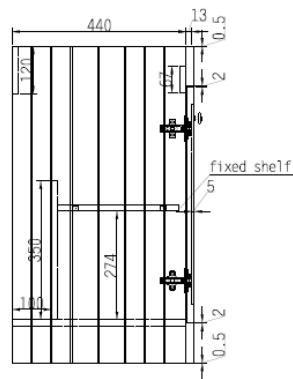

Technical Data Information

Product Code: KYL60FWHT

Information: Kylemore 600mm Floor Standing Unit
Colour: Matt White

Overall Dimensions: H: 858 x D: 460 x W: 600

All Dimensions are in millimetres. The information contained on this page was correct at date of issue. Fitting dimensions are provided as a guide only. Some variation may occur due to manufacturing tolerances. We pursue a policy of continuing improvement in design and performance of our products and so reserve the right to change specifications without prior notice.