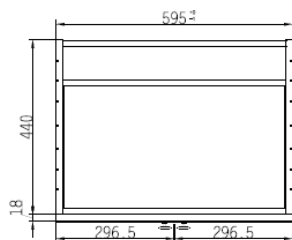

Technical Data Information

Product Code: KYL60FWHT

Information: Kylemore 600mm Floor Standing Unit
Colour: Matt White

Overall Dimensions: H: 858 x D: 460 x W: 600

All Dimensions are in millimetres. The information contained on this page was correct at date of issue. Fitting dimensions are provided as a guide only. Some variation may occur due to manufacturing tolerances. We pursue a policy of continuing improvement in design and performance of our products and so reserve the right to change specifications without prior notice.