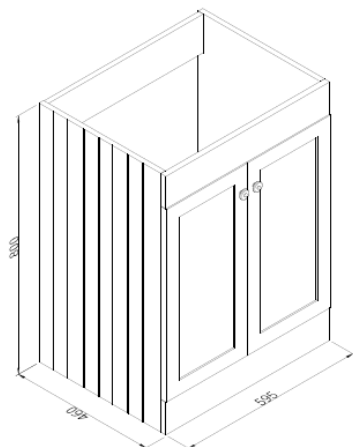

Technical Data Information

Product Code: KYL60FWHT

Information: Kylemore 600mm Floor Standing Unit
Colour: Matt White

Overall Dimensions: H: 858 x D: 460 x W: 600

All Dimensions are in millimetres. The information contained on this page was correct at date of issue. Fitting dimensions are provided as a guide only. Some variation may occur due to manufacturing tolerances. We pursue a policy of continuing improvement in design and performance of our products and so reserve the right to change specifications without prior notice.