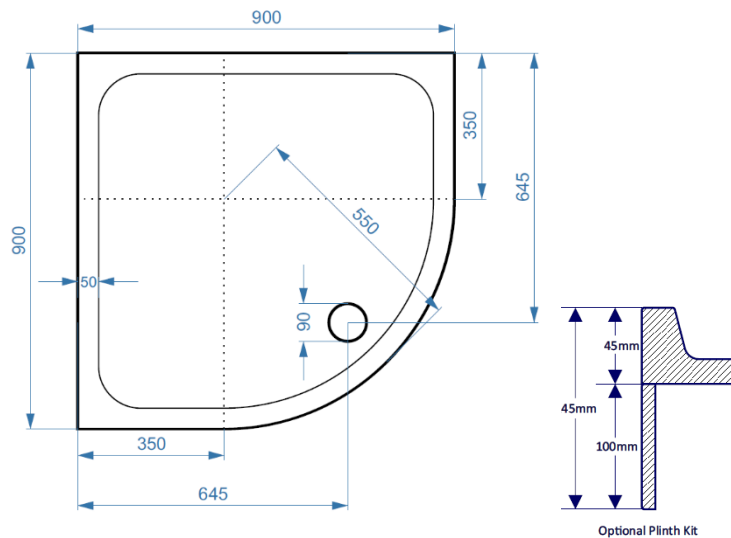

**Product Code:** KSQ90

**Information:** SURFACE MATERIAL: Acrylic Capped ABS  
REINFORCEMENT: Resin Bonded Stone  
TRAY HEIGHT: 45mm  
PLINTH HEIGHT (OPTIONAL): 100mm  
WEIGHT: 32kg  
CE CERT: BS EN 14527 - Class 1 Shower Tray  
COMMODITY CODE: 39229000

**Overall Dimensions:** L: 900 x W: 900

All measurement stated in mm to tolerance of +/-5mm

All Dimensions are in millimetres. The information contained on this page was correct at date of issue. Fitting dimensions are provided as a guide only. Some variation may occur due to manufacturing tolerances. We pursue a policy of continuing improvement in design and performance of our products and so reserve the right to change specifications without prior notice.