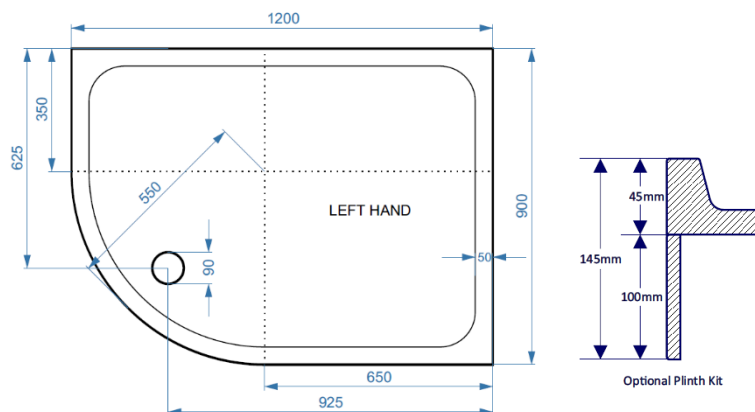

Technical Data Information

Product Code: KSQ12090L

Information: SURFACE MATERIAL: Acrylic Capped ABS
REINFORCEMENT: Resin Bonded Stone
TRAY HEIGHT: 45mm
PLINTH HEIGHT (OPTIONAL): 100mm
WEIGHT: 40kg
CE CERT: BS EN 14527 - Class 1 Shower Tray
COMMODITY CODE: 39229000

Overall Dimensions: L: 1200 x W: 900

All measurement stated in mm to tolerance of +/-5mm

All Dimensions are in millimetres. The information contained on this page was correct at date of issue. Fitting dimensions are provided as a guide only. Some variation may occur due to manufacturing tolerances. We pursue a policy of continuing improvement in design and performance of our products and so reserve the right to change specifications without prior notice.