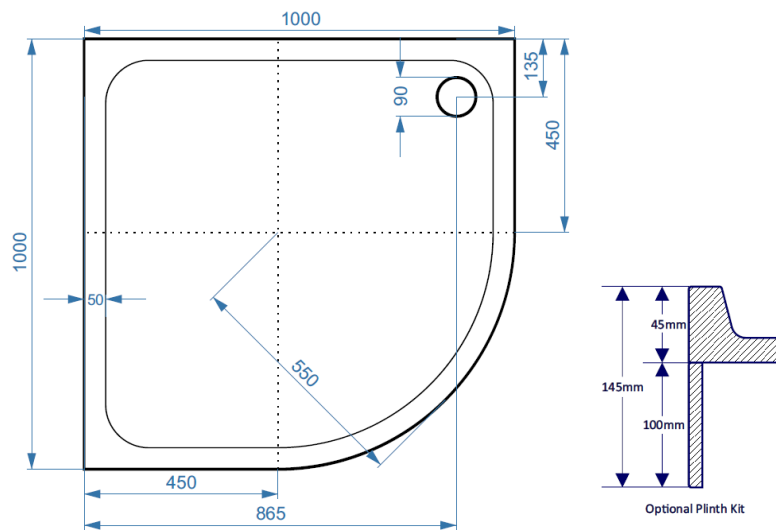

Technical Data Information

Product Code: KSQ100

Information:

SURFACE MATERIAL: Acrylic Capped ABS
REINFORCEMENT: Resin Bonded Stone
TRAY HEIGHT: 45mm
PLINTH HEIGHT (OPTIONAL): 100mm
WEIGHT: 38kg
CE CERT: BS EN 14527 - Class 1 Shower Tray
COMMODITY CODE: 39229000

Overall Dimensions: L: 1000 x W: 1000

All measurement stated in mm to tolerance of +-5mm

All Dimensions are in millimetres. The information contained on this page was correct at date of issue. Fitting dimensions are provided as a guide only. Some variation may occur due to manufacturing tolerances. We pursue a policy of continuing improvement in design and performance of our products and so reserve the right to change specifications without prior notice.