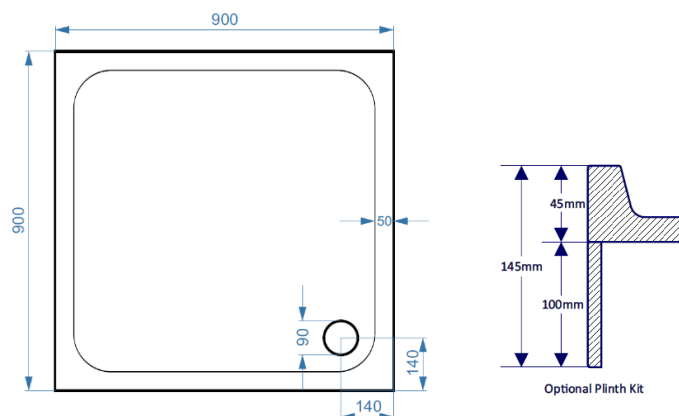

Technical Data Information

Product Code: KS90SR

Information: SURFACE MATERIAL: Acrylic Capped ABS
REINFORCEMENT: Resin Bonded Stone
TRAY HEIGHT: 45mm
PLINTH HEIGHT (OPTIONAL): 100mm
WEIGHT: 33kg
CE CERT: BS EN 14527 - Class 1 Shower Tray
COMMODITY CODE: 39229000

Overall Dimensions: L: 900 x W: 900

All measurement stated in mm to tolerance of +-5mm

All Dimensions are in millimetres. The information contained on this page was correct at date of issue. Fitting dimensions are provided as a guide only. Some variation may occur due to manufacturing tolerances. We pursue a policy of continuing improvement in design and performance of our products and so reserve the right to change specifications without prior notice.