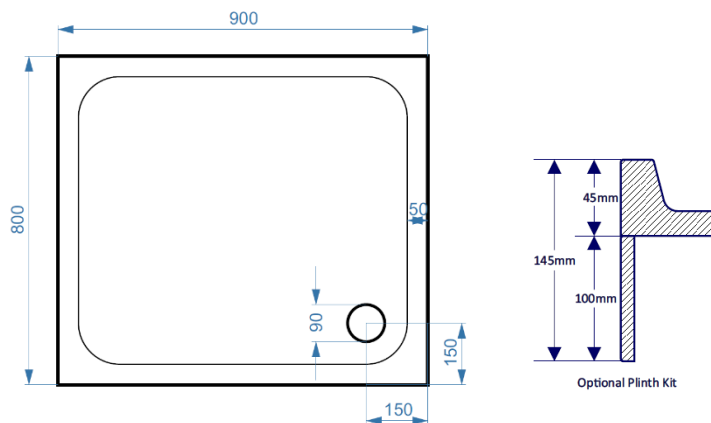

Technical Data Information

Product Code: KS9080

Information: SURFACE MATERIAL: Acrylic Capped ABS
REINFORCEMENT: Resin Bonded Stone
TRAY HEIGHT: 45mm
PLINTH HEIGHT (OPTIONAL): 100mm
WEIGHT: 31kg
CE CERT: BS EN 14527 - Class 1 Shower Tray
COMMODITY CODE: 39229000

Overall Dimensions: L: 900 x W: 800

All measurement stated in mm to tolerance of +/-5mm

All Dimensions are in millimetres. The information contained on this page was correct at date of issue. Fitting dimensions are provided as a guide only. Some variation may occur due to manufacturing tolerances. We pursue a policy of continuing improvement in design and performance of our products and so reserve the right to change specifications without prior notice.