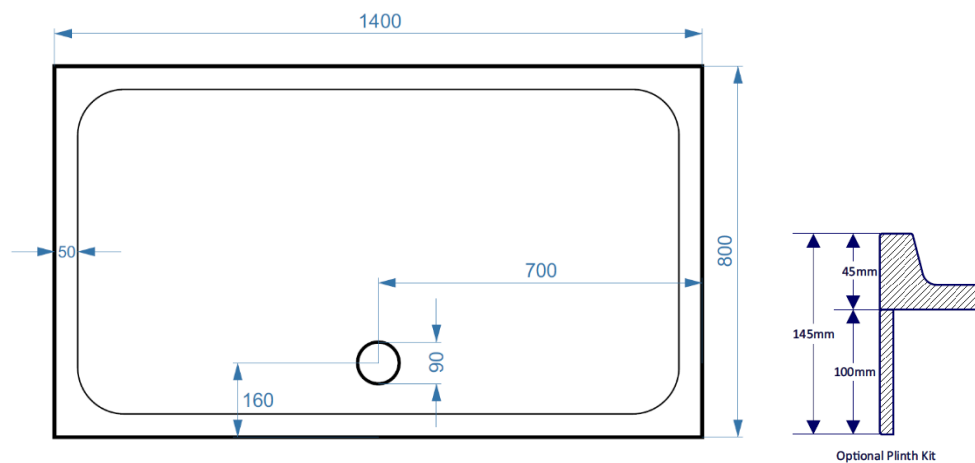

Technical Data Information

Product Code: KS14080SR

Information: SURFACE MATERIAL: Acrylic Capped ABS
REINFORCEMENT: Resin Bonded Stone
TRAY HEIGHT: 50mm
PLINTH HEIGHT (OPTIONAL): 100mm
WEIGHT: 59kg
CE CERT: BS EN 14527 - Class 1 Shower Tray
COMMODITY CODE: 39229000

Overall Dimensions: L: 1400 x W: 800

All measurement stated in mm to tolerance of +/-5mm

All Dimensions are in millimetres. The information contained on this page was correct at date of issue. Fitting dimensions are provided as a guide only. Some variation may occur due to manufacturing tolerances. We pursue a policy of continuing improvement in design and performance of our products and so reserve the right to change specifications without prior notice.