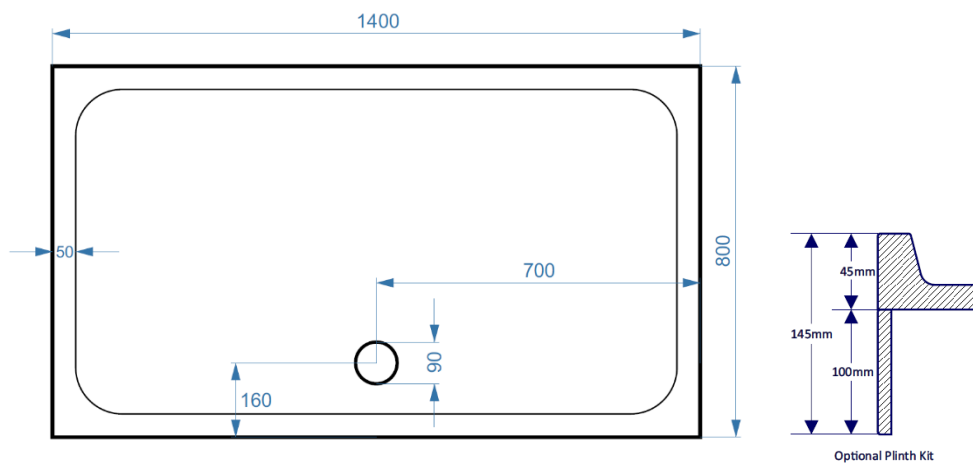

## Technical Data Information

**Product Code:** KS14080

**Information:** SURFACE MATERIAL: Acrylic Capped ABS  
REINFORCEMENT: Resin Bonded Stone  
TRAY HEIGHT: 50mm  
PLINTH HEIGHT (OPTIONAL): 100mm  
WEIGHT: 59kg  
CE CERT: BS EN 14527 - Class 1 Shower Tray  
COMMODITY CODE: 39229000

**Overall Dimensions:** L: 1400 x W: 800

All measurement stated in mm to tolerance of +/-5mm

All Dimensions are in millimetres. The information contained on this page was correct at date of issue. Fitting dimensions are provided as a guide only. Some variation may occur due to manufacturing tolerances. We pursue a policy of continuing improvement in design and performance of our products and so reserve the right to change specifications without prior notice.