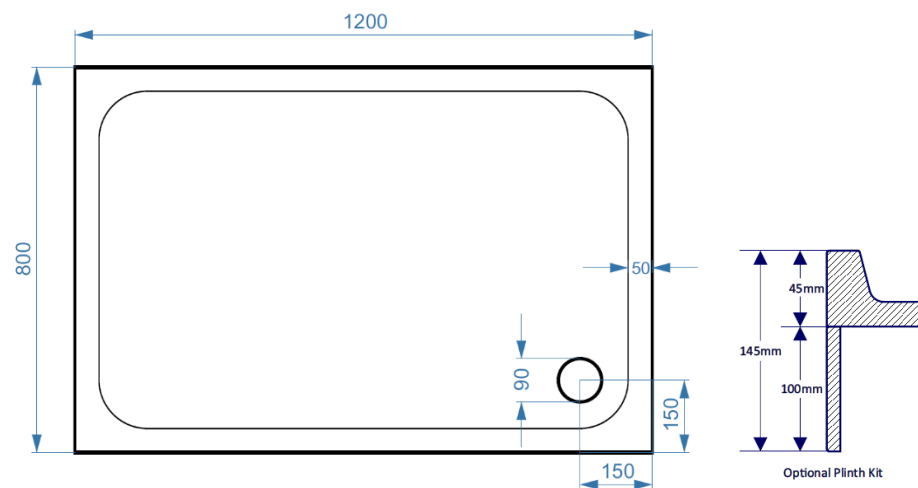

Technical Data Information

Product Code: KS12080SR

Information: SURFACE MATERIAL: Acrylic Capped ABS
REINFORCEMENT: Resin Bonded Stone
TRAY HEIGHT: 45mm
PLINTH HEIGHT (OPTIONAL): 100mm
WEIGHT: 35kg
CE CERT: BS EN 14527 - Class 1 Shower Tray
COMMODITY CODE: 39229000

Overall Dimensions: L: 1200 x W: 800

All measurement stated in mm to tolerance of +/-5mm

All Dimensions are in millimetres. The information contained on this page was correct at date of issue. Fitting dimensions are provided as a guide only. Some variation may occur due to manufacturing tolerances. We pursue a policy of continuing improvement in design and performance of our products and so reserve the right to change specifications without prior notice.