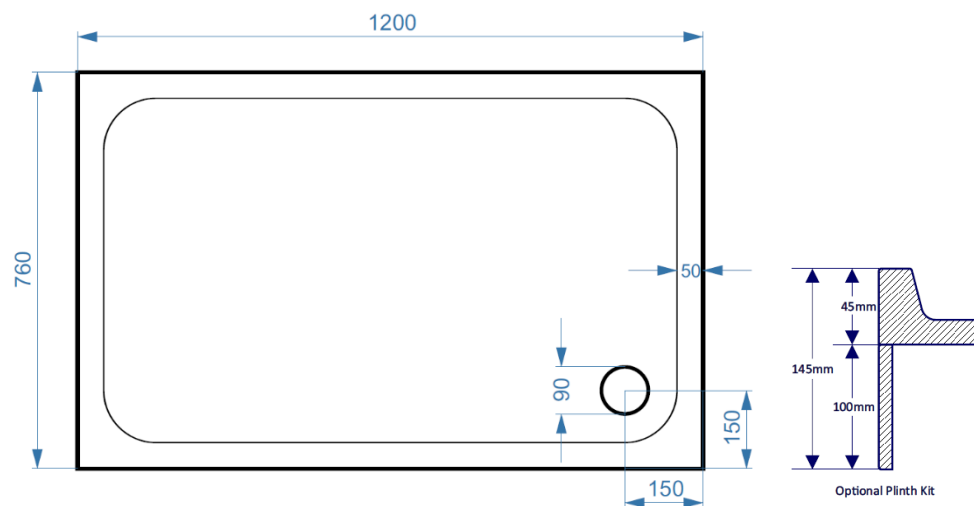

Technical Data Information

Product Code: KS12076

Information: SURFACE MATERIAL: Acrylic Capped ABS
REINFORCEMENT: Resin Bonded Stone
TRAY HEIGHT: 45mm
PLINTH HEIGHT (OPTIONAL): 100mm
WEIGHT: 41kg
CE CERT: BS EN 14527 - Class 1 Shower Tray
COMMODITY CODE: 39229000

Overall Dimensions: L: 1200 x W: 760

All measurement stated in mm to tolerance of +/-5mm

All Dimensions are in millimetres. The information contained on this page was correct at date of issue. Fitting dimensions are provided as a guide only. Some variation may occur due to manufacturing tolerances. We pursue a policy of continuing improvement in design and performance of our products and so reserve the right to change specifications without prior notice.