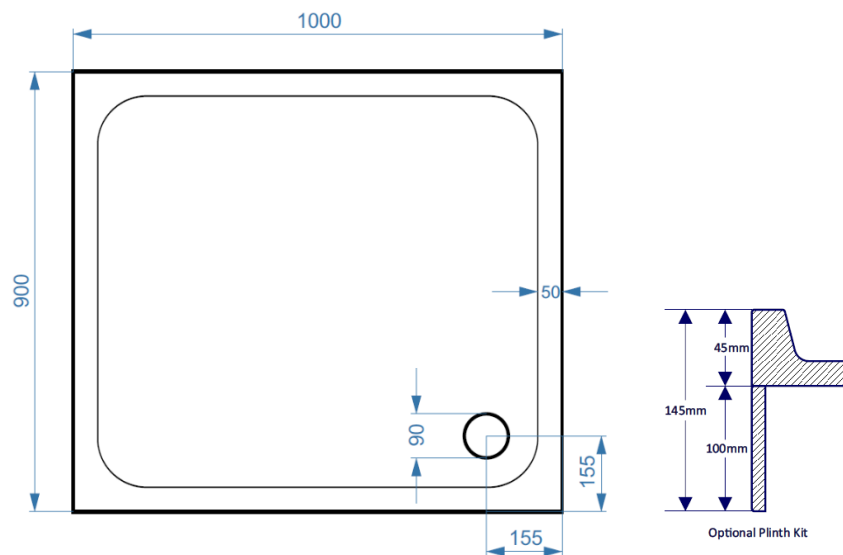

Technical Data Information

Product Code: KS10090SR

Information: SURFACE MATERIAL: Acrylic Capped ABS
REINFORCEMENT: Resin Bonded Stone
TRAY HEIGHT: 45mm
PLINTH HEIGHT (OPTIONAL): 100mm
WEIGHT: 41kg
CE CERT: BS EN 14527 - Class 1 Shower Tray
COMMODITY CODE: 39229000

Overall Dimensions: L: 1000 x W: 900

All measurement stated in mm to tolerance of +/-5mm

All Dimensions are in millimetres. The information contained on this page was correct at date of issue. Fitting dimensions are provided as a guide only. Some variation may occur due to manufacturing tolerances. We pursue a policy of continuing improvement in design and performance of our products and so reserve the right to change specifications without prior notice.