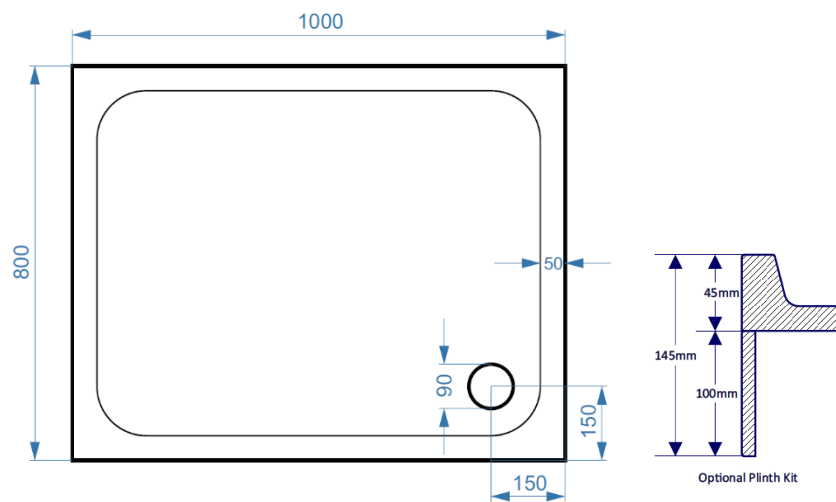

Technical Data Information

Product Code: KS10080SR

Information: SURFACE MATERIAL: Acrylic Capped ABS
REINFORCEMENT: Resin Bonded Stone
TRAY HEIGHT: 45mm
PLINTH HEIGHT (OPTIONAL): 100mm
WEIGHT: 34kg
CE CERT: BS EN 14527 - Class 1 Shower Tray
COMMODITY CODE: 39229000

Overall Dimensions: L: 1000 x W: 800

All measurement stated in mm to tolerance of +/-5mm

All Dimensions are in millimetres. The information contained on this page was correct at date of issue. Fitting dimensions are provided as a guide only. Some variation may occur due to manufacturing tolerances. We pursue a policy of continuing improvement in design and performance of our products and so reserve the right to change specifications without prior notice.