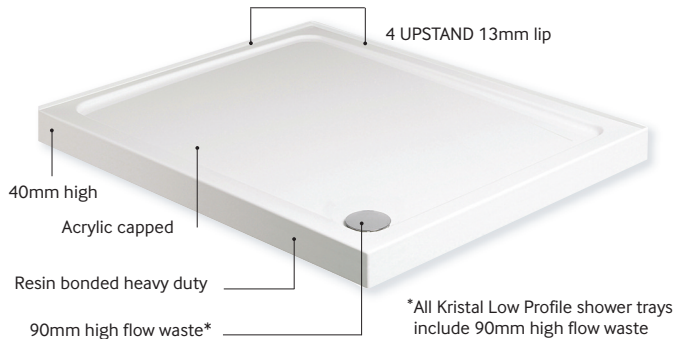

KRISTAL RECTANGULAR LOW PROFILE SHOWER TRAYS

APPROVED

DOMESTIC

HOTEL & LEISURE

RECTANGULAR

ANTI-SLIP SOLUTION AVAILABLE ON ALL KRISTAL AND JT SHOWER TRAYS

For your additional safety and comfort, the **SONAS Bathroom Collection** can now offer **Anti-Slip** on its entire range of shower trays. For any new shower tray ordered you can request to have it supplied with a factory fitted Anti-Slip coating.

- Factory applied treatment to aid the prevention of slips and falls
- Class C Slip rating - the highest level of approval for domestic use
- Also available in kit form for retro fitting to existing shower trays and baths
- Conforms BS7976-2 2002
- Complete with 3 Year Guarantee
- Also available in kit form for retro fitting to showers and baths (2 Year Guarantee)

Size	Code Standard	Code Anti-slip	Code 4 Upstand	Code 4 Upstand with Anti-slip
800 x 700	KLP870100	⚠ KLP870100AS	KLP870UPS	⚠ KLP870UPSAS
900 x 700	KLP970100	⚠ KLP970100AS	KLP970UPS	⚠ KLP970UPSAS
900 x 760	KLP976100	⚠ KLP976100AS	KLP976UPS	⚠ KLP976UPSAS
900 x 800	KLP980100	⚠ KLP980100AS	—	—
1000 x 700	KLP1070100	⚠ KLP1070100AS	KLP1070UPS	⚠ KLP1070UPSAS
1000 x 760	KLP1076100	⚠ KLP1076100AS	—	—
1000 x 800	KLP1080100	⚠ KLP1080100AS	KLP1080UPS	⚠ KLP1080UPSAS
1000 x 900	KLP1090100	⚠ KLP1090100AS	KLP1090UPS	⚠ KLP1090UPSAS
1100 x 760	KLP1176100	⚠ KLP1176100AS	—	—
1100 x 800	KLP1180100	⚠ KLP1180100AS	—	—
1100 x 900	KLP1190100	⚠ KLP1190100AS	—	—
1200 x 700	KLP1270100	⚠ KLP1270100AS	—	—
1200 x 760	KLP1276100	⚠ KLP1276100AS	KLP1276UPS	⚠ KLP1276UPSAS
1200 x 800	KLP1280100	⚠ KLP1280100AS	KLP1280UPS	⚠ KLP1280UPSAS
1200 x 900	KLP1290100	⚠ KLP1290100AS	KLP1290UPS	⚠ KLP1290UPSAS

SPECIFICATIONS

Height of tray: 40mm or 53mm with upstand
Double skinned acrylic capped
90mm high flow waste

RELATED PRODUCTS

FP1290100

For a list of related shower enclosure options please refer to www.sonasbathrooms.com Easy Plumb riser kit 3